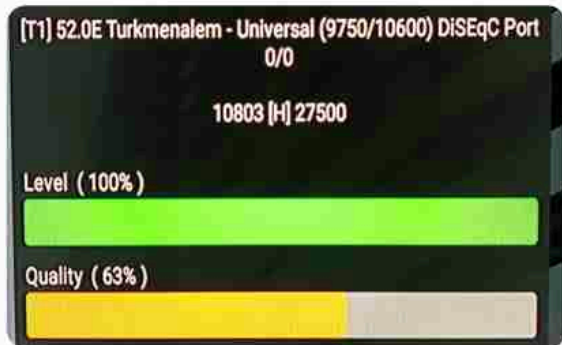

Iran/Shiraz : 08:10am

GMT : 04:40am

Dubai : 08:40am