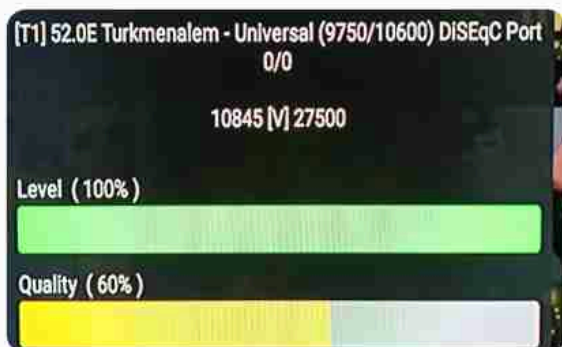

Iran/Shiraz : 02am

GTM : 10:30pm

Dubai : 02:30am