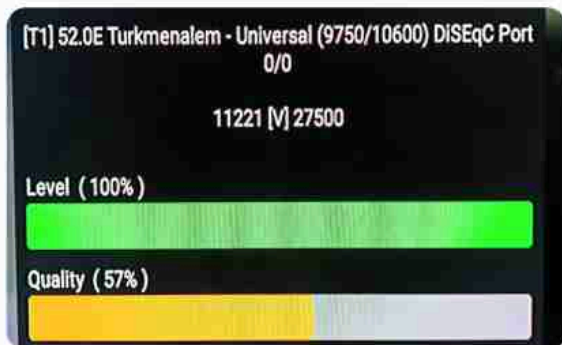

Iran/Shiraz : 02am

GTM : 10:30pm

Dubai : 02:30am