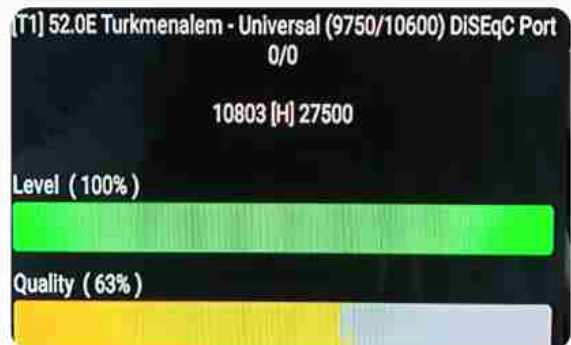

Iran/Shiraz : 02am

GTM : 10:30pm

Dubai : 02:30am