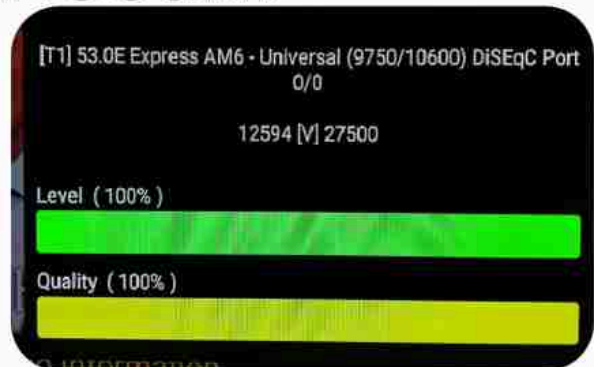

Iran/Shiraz : 05am

GMT : 01:30am

Dubai : 05:30am