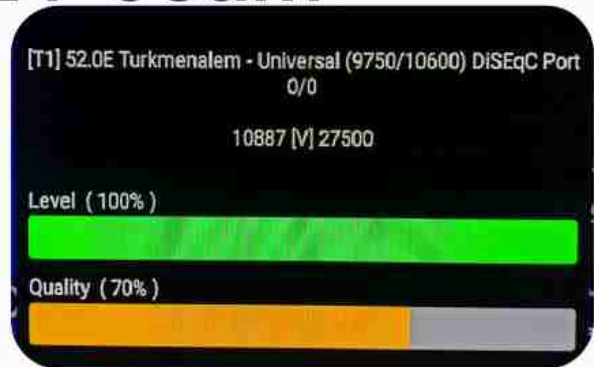

Iran/Shiraz : 05am

GMT : 01:30am

Dubai : 05:30am