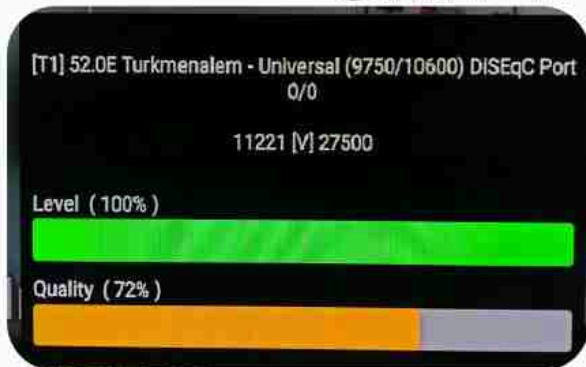

Iran/Shiraz : 05am

GMT : 01:30am

Dubai : 05:30am