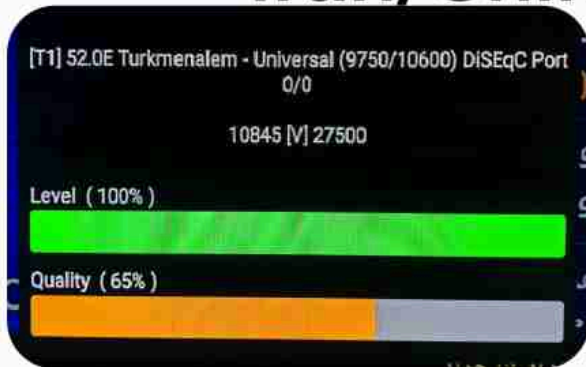

Iran/Shiraz : 05am

GMT : 01:30am

Dubai : 05:30am