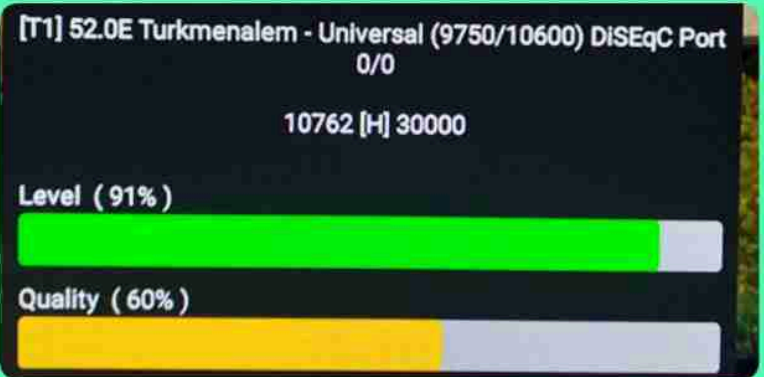

Iran / borazjan
02:30pm GMT
29 sep 2024