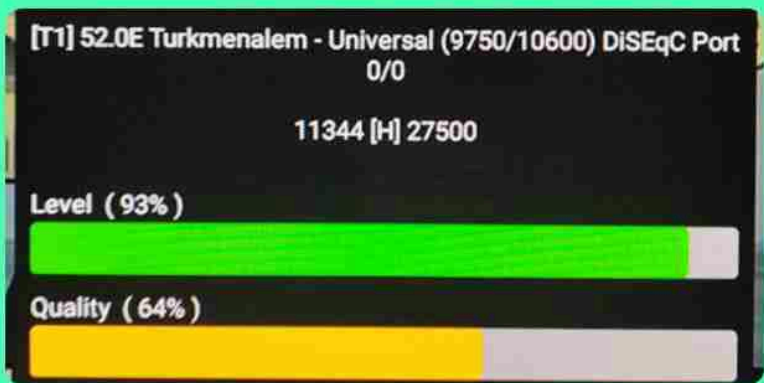

Iran / borazjan
02:30pm GMT
29 sep 2024