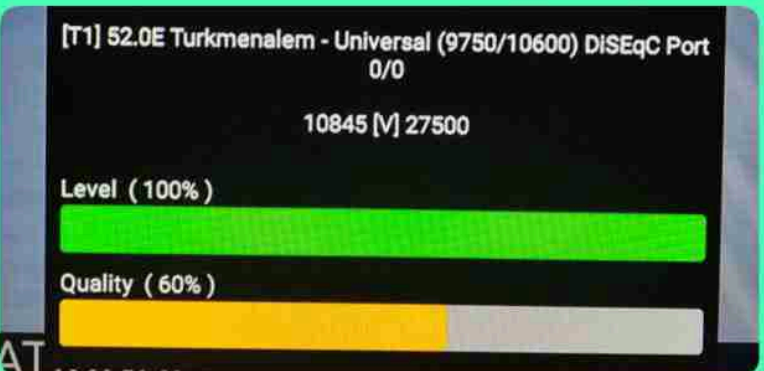

Iran / borazjan
02:30pm GMT
29 sep 2024