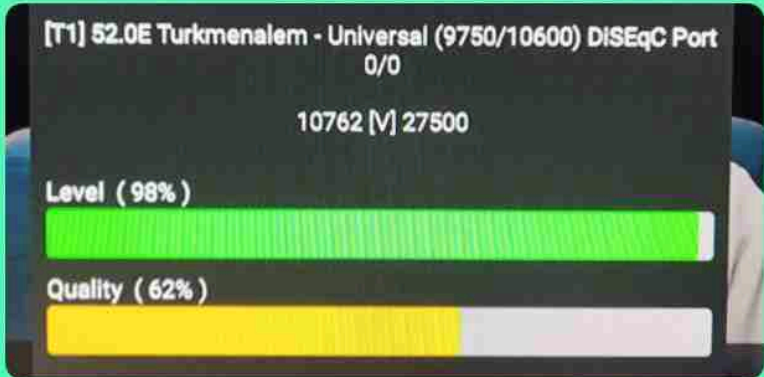

Iran / borazjan
02:30pm GMT
29 sep 2024