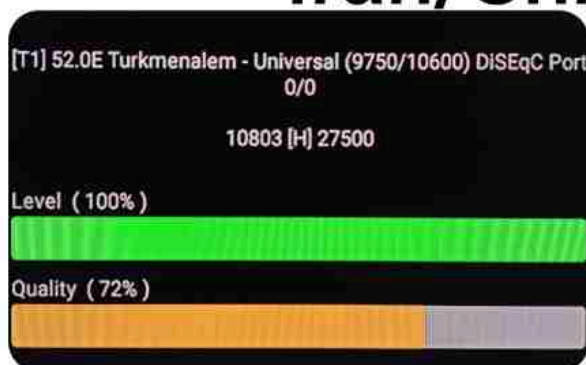

Iran/Shiraz: 05am

GMT : 01:30am

Dubai : 05:30am