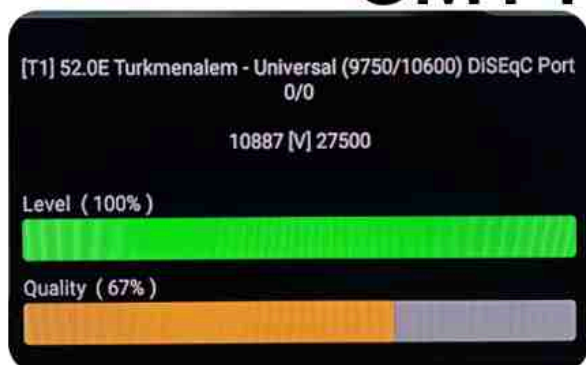

Iran/Shiraz: 05am

GMT : 01:30am

Dubai : 05:30am