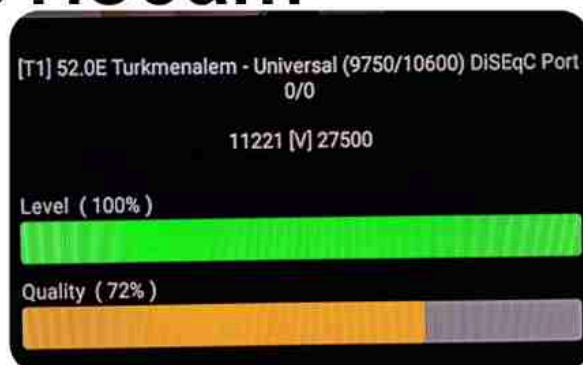

Iran/Shiraz: 05am

GMT : 01:30am

Dubai : 05:30am