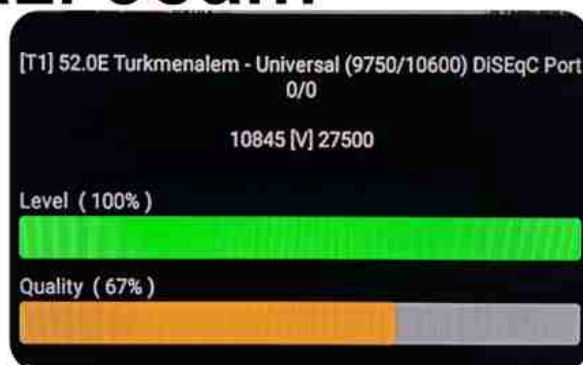

Iran/Shiraz: 05am

GMT : 01:30am

Dubai : 05:30am