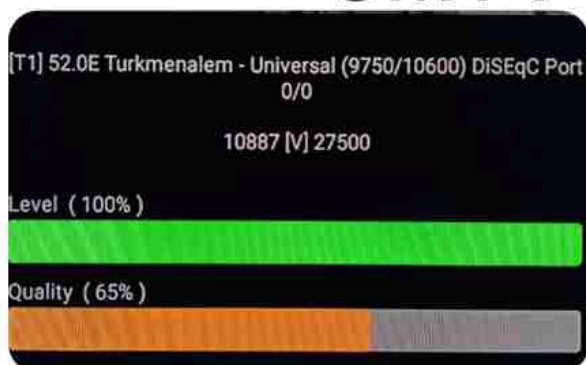

Iran/Shiraz: 01 am

GMT : 09:30pm

Dubai : 01:30am