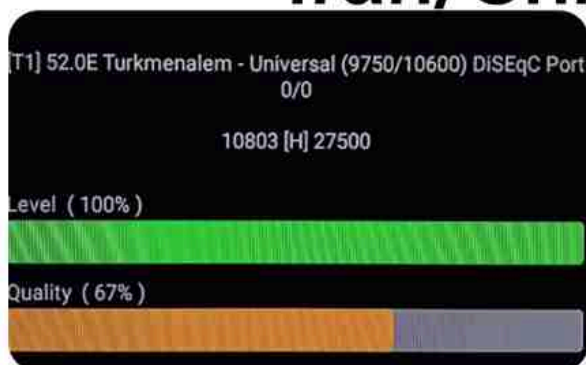

Iran/Shiraz: 01 am

GMT : 09:30pm

Dubai : 01:30am