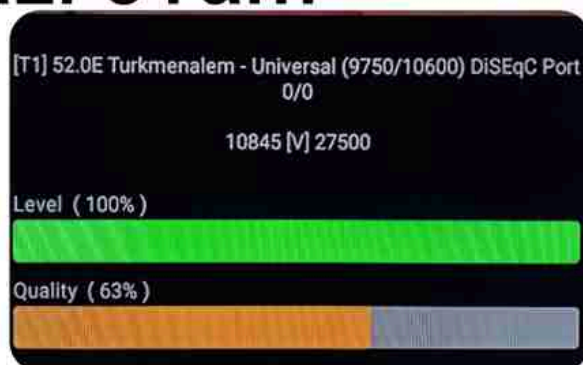

Iran/Shiraz: 01 am

GMT : 09:30pm

Dubai : 01:30am