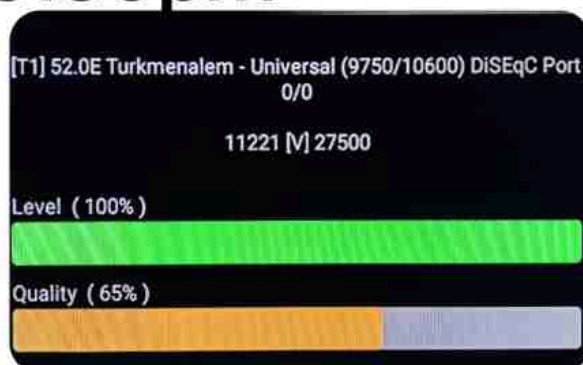

Iran/Shiraz: 01 am

GMT : 09:30pm

Dubai : 01:30am