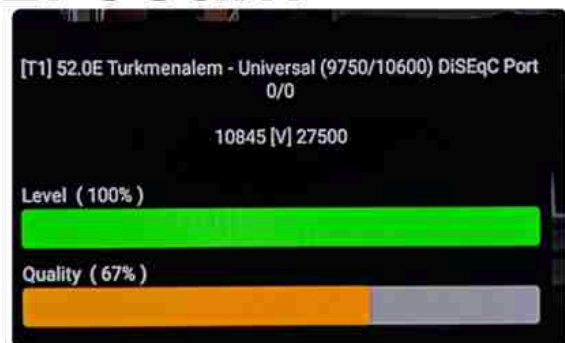

Iran/Shiraz: 05am

GMT : 01:30am

Dubai : 05:30am