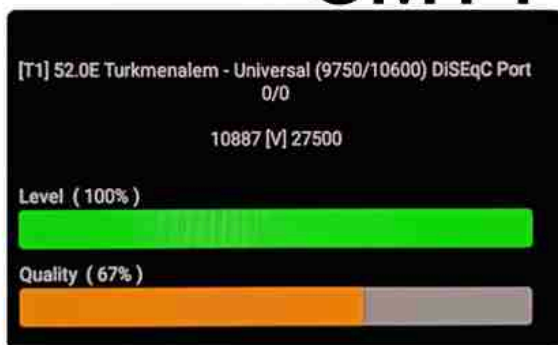

Iran/Shiraz: 05am

GMT : 01:30am

Dubai : 05:30am