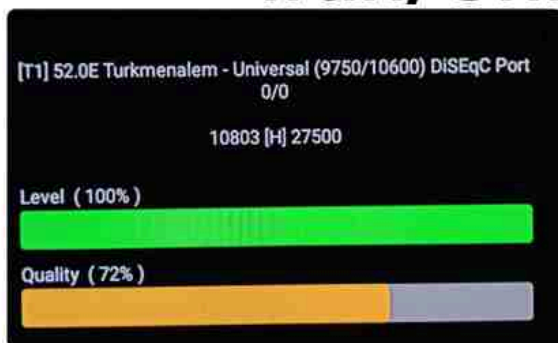

Iran/Shiraz: 05am

GMT : 01:30am

Dubai : 05:30am