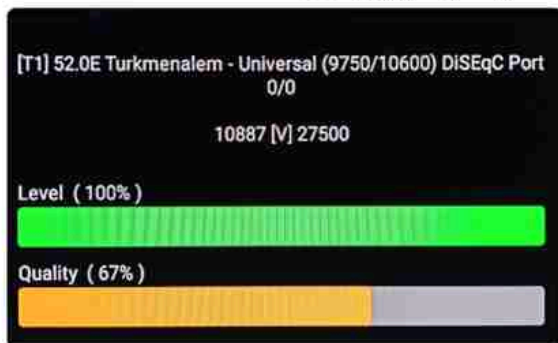

Iran/Shiraz: 01 am

GMT : 09:30pm

Dubai : 01:30am