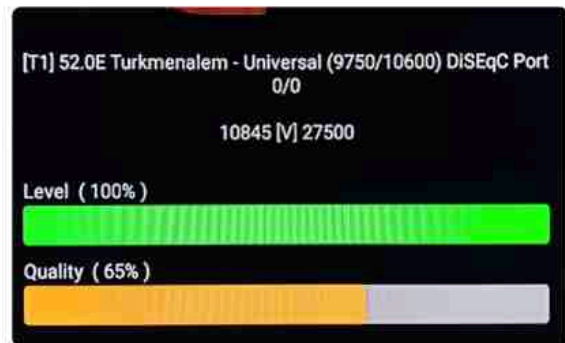

Iran/Shiraz: 01 am

GMT : 09:30pm

Dubai : 01:30am