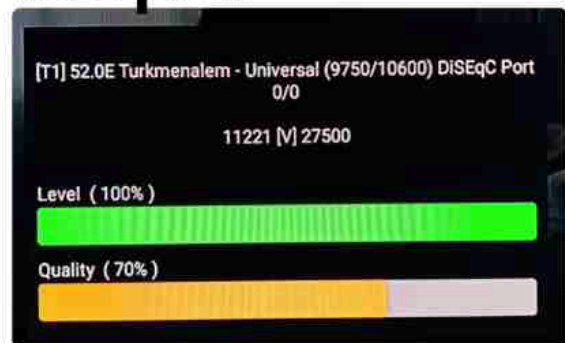

Iran/Shiraz: 01 am

GMT : 09:30pm

Dubai : 01:30am