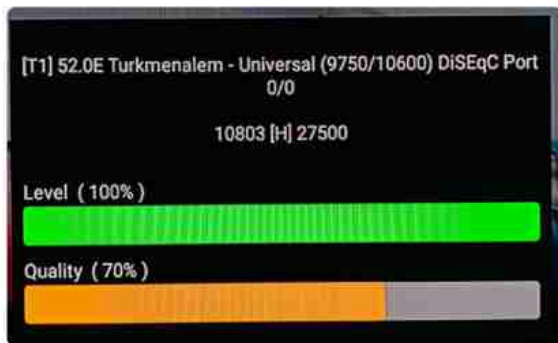

Iran/Shiraz: 01 am

GMT : 09:30pm

Dubai : 01:30am