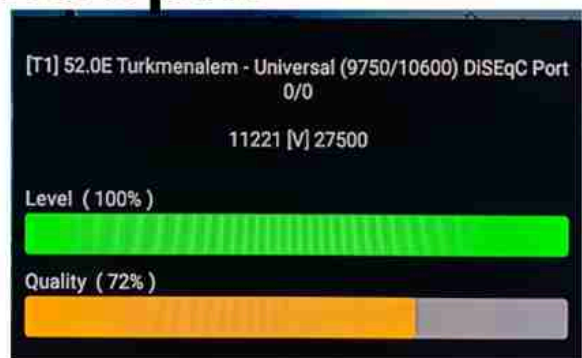

Iran/Shiraz: 01 am

GMT : 09:30pm

Dubai : 01:30am