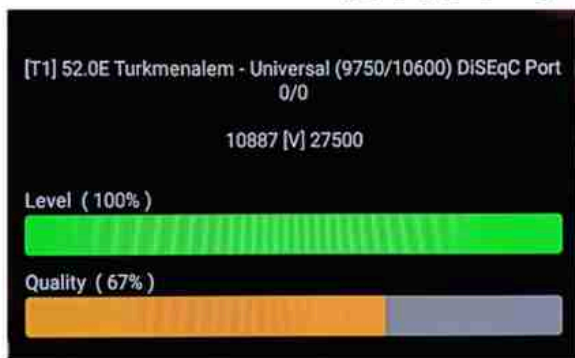

Iran/Shiraz: 01 am

GMT : 09:30pm

Dubai : 01:30am