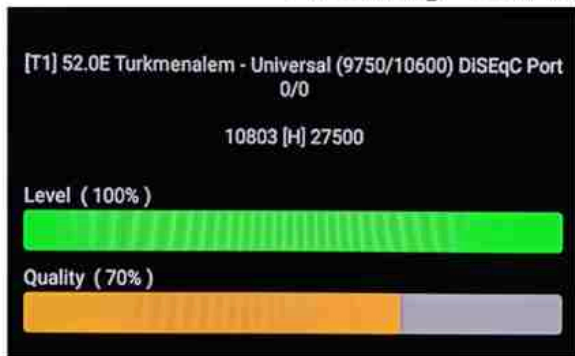

Iran/Shiraz: 01 am

GMT : 09:30pm

Dubai : 01:30am