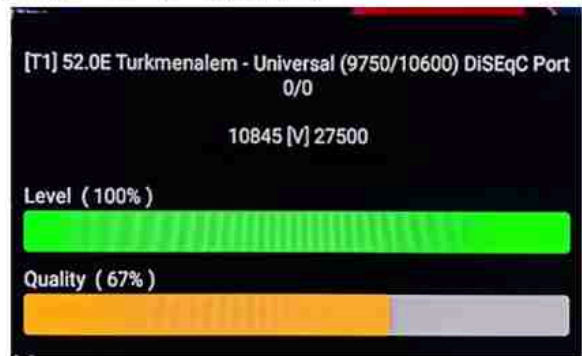

Iran/Shiraz: 01 am

GMT : 09:30pm

Dubai : 01:30am