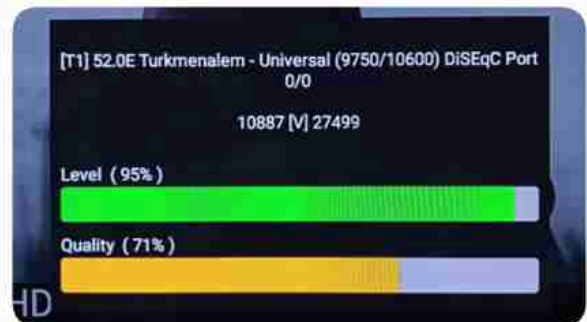

Iran / Bushehr : 01:30pm

GMT : 10:00pm

Dubai : 02:00pm