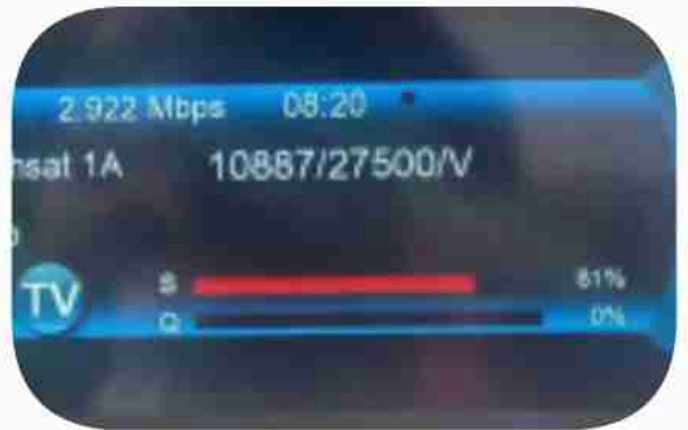

Turkey : 11:30am

GMT : 08:30am

Dubai : 12:30pm