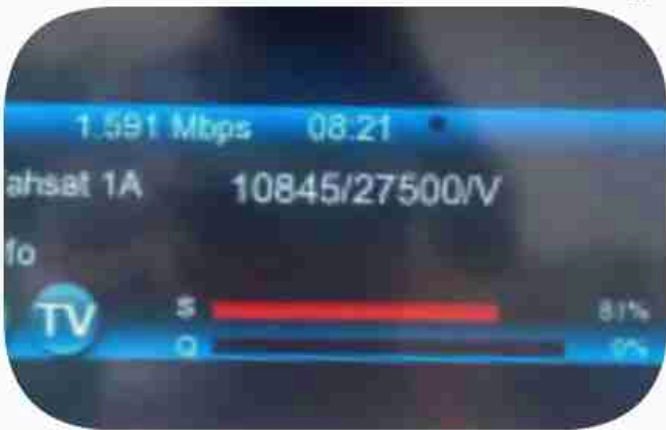

Turkey : 11:30am

GMT : 08:30am

Dubai : 12:30pm