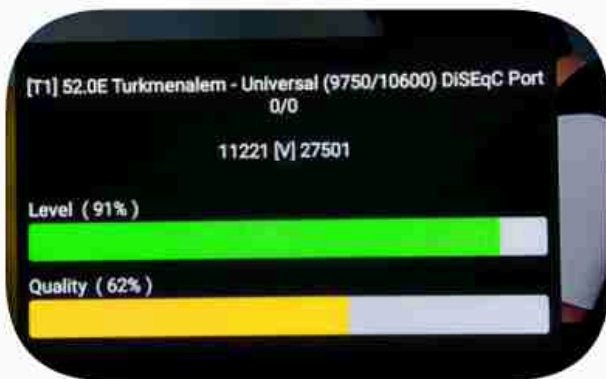

Iran / Bushehr : 10:10pm

GMT : 06:40pm

Dubai : 10:40pm