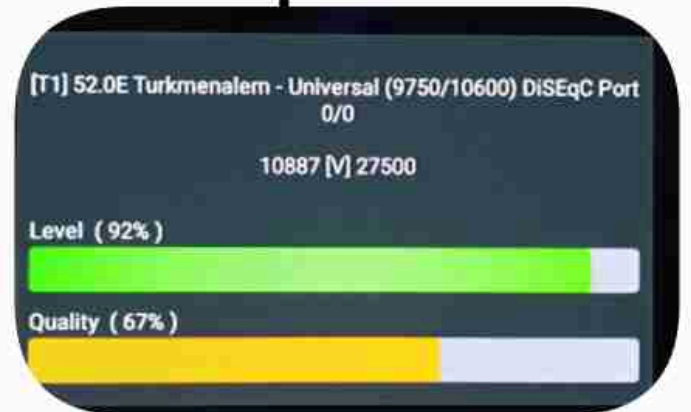

Iran / Bushehr : 05:00pm

GMT : 01:30pm

Dubai : 05:30pm