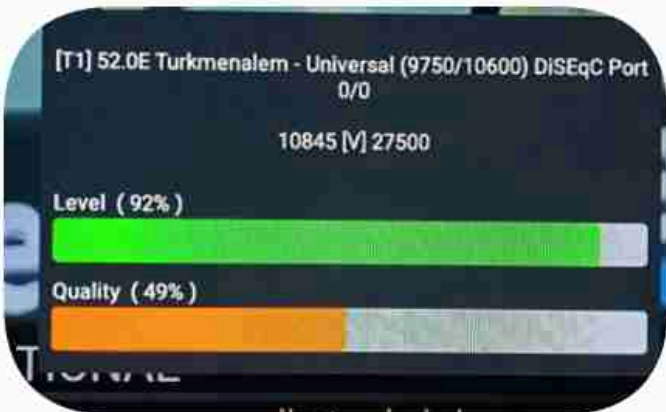

Iran / Bushehr : 05:00pm

GMT : 01:30pm

Dubai : 05:30pm