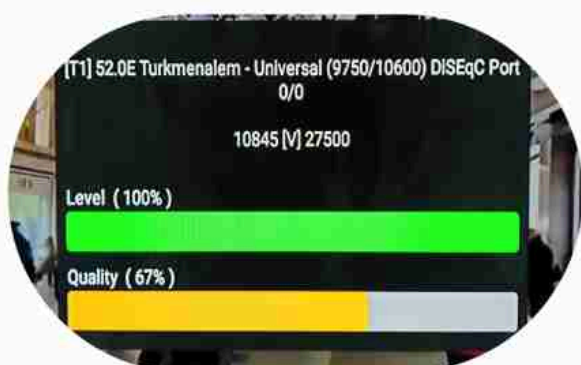

Iran/Shiraz : 01:30am

GMT : 10pm

Dubai : 02am