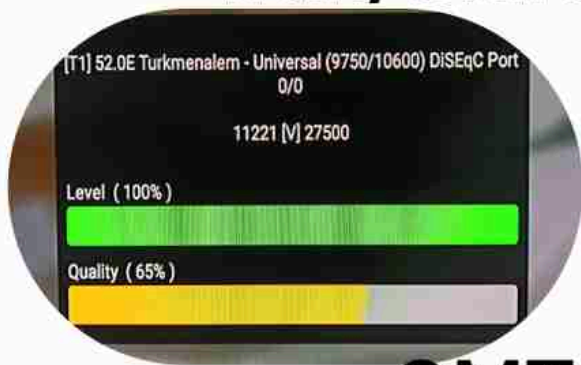

Iran/Shiraz : 01:30am

GMT : 10pm

Dubai : 02am