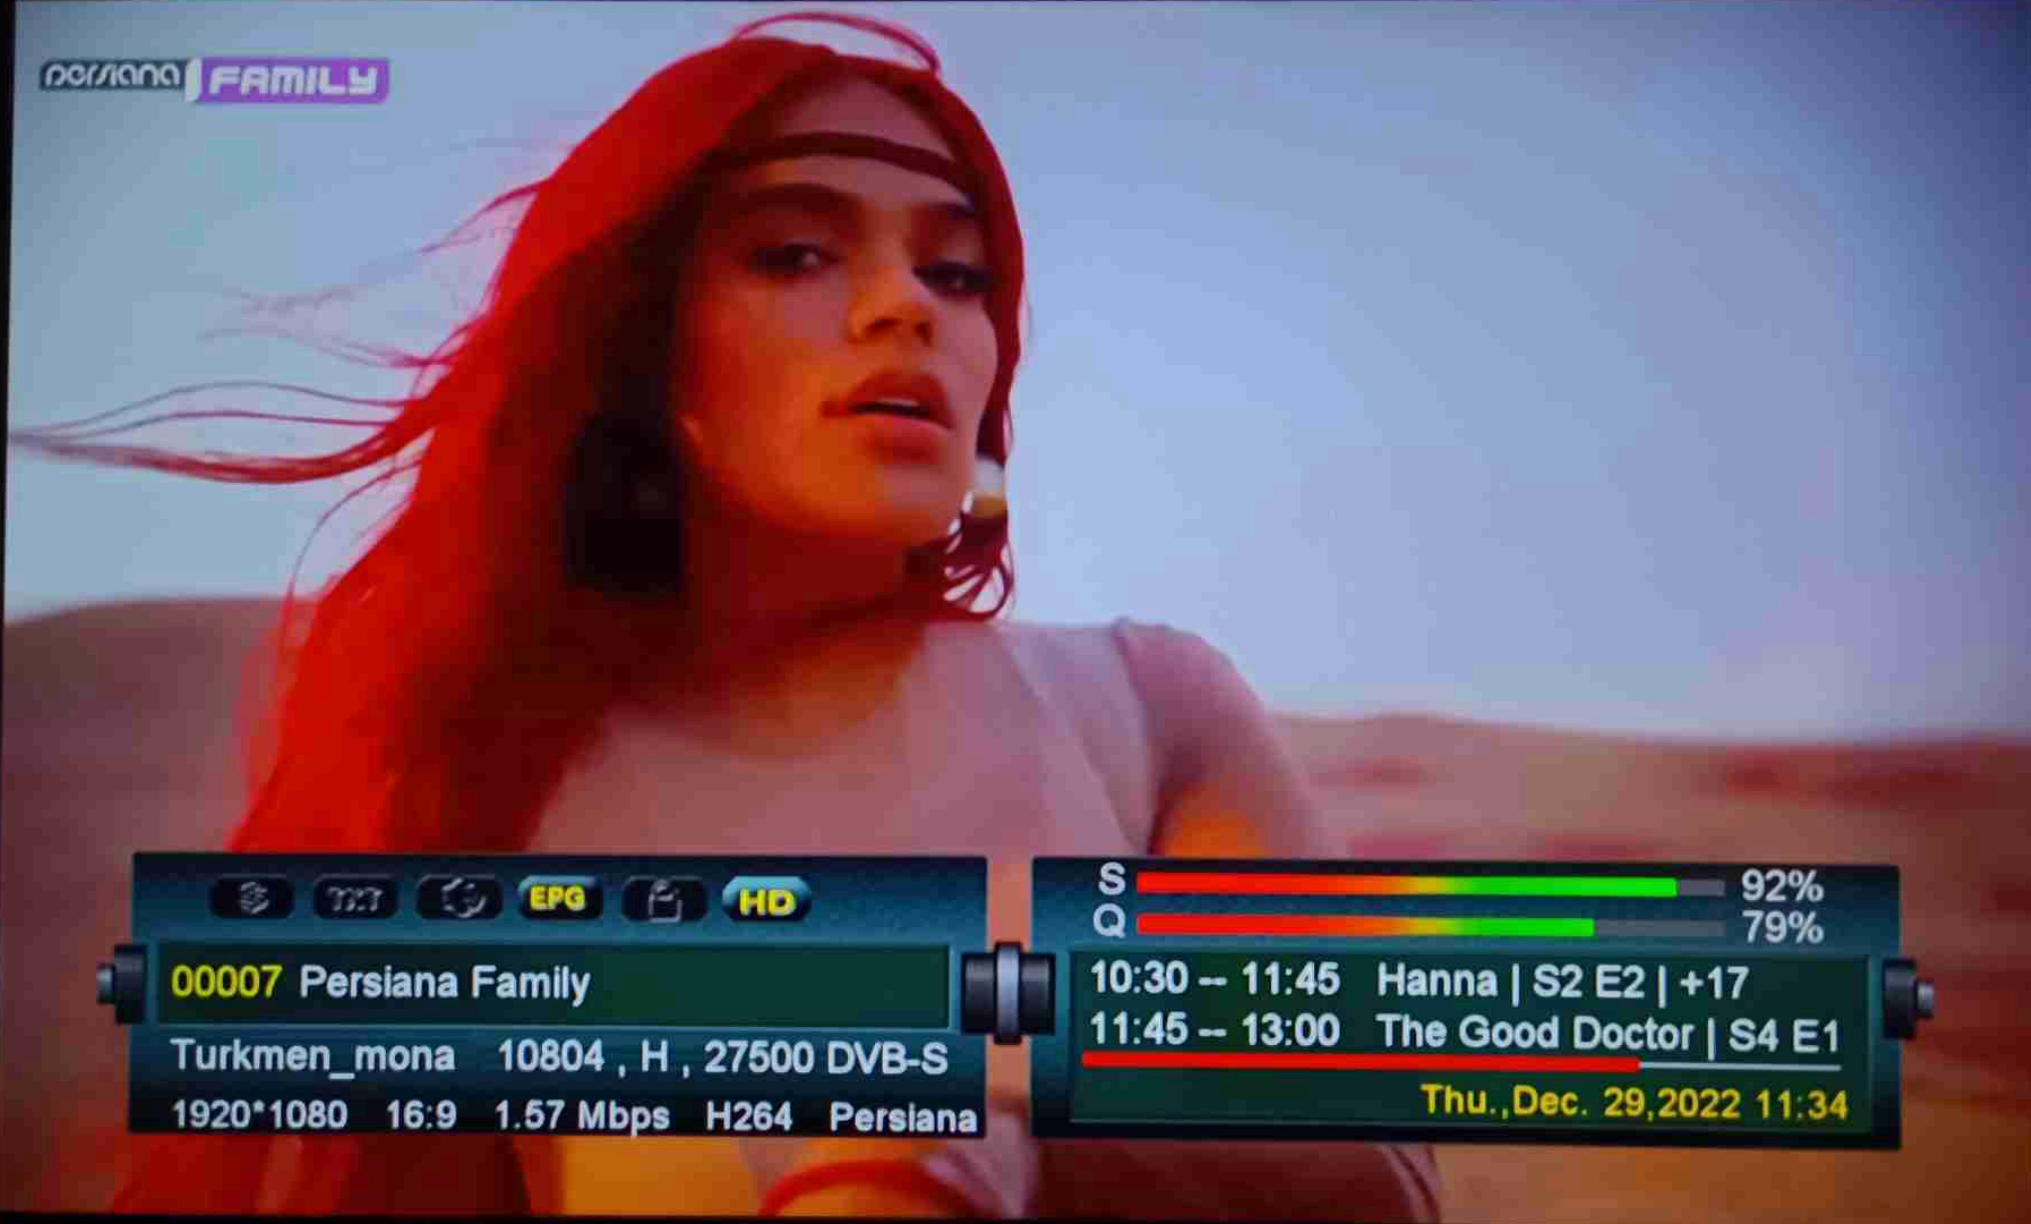

S  92%  
Q  79%

77 4TH 8:04

Thu., Dec. 29, 2022 11:34

Persiana FAMILY

EPG HD

00007 Persiana Family

Turkmen\_mona 10804 , H , 27500 DVB-S  
1920\*1080 16:9 1.57 Mbps H264 Persiana

S  92%  
Q  79%