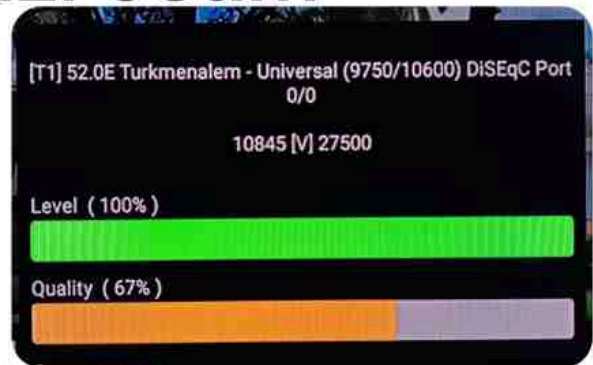

Iran/Shiraz: 05am

GMT : 01:30am

Dubai : 05:30am