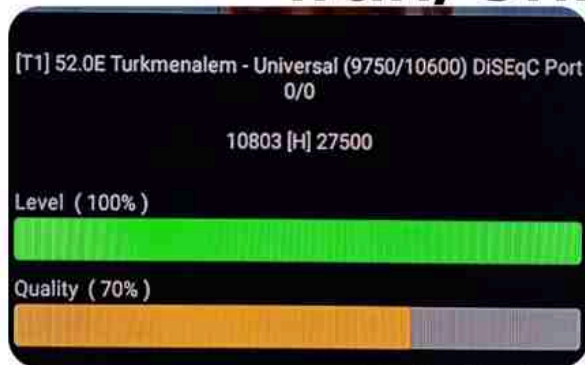

Iran/Shiraz: 05am

GMT : 01:30am

Dubai : 05:30am