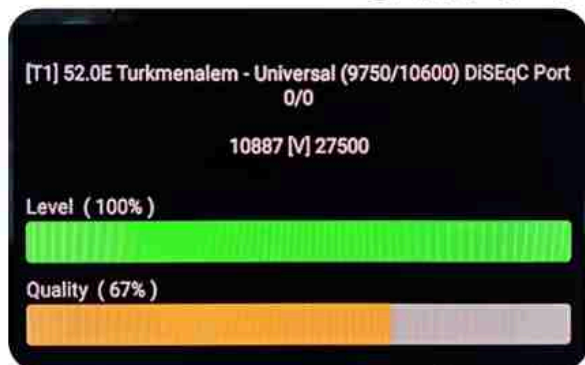

Iran/Shiraz: 05am

GMT : 01:30am

Dubai : 05:30am