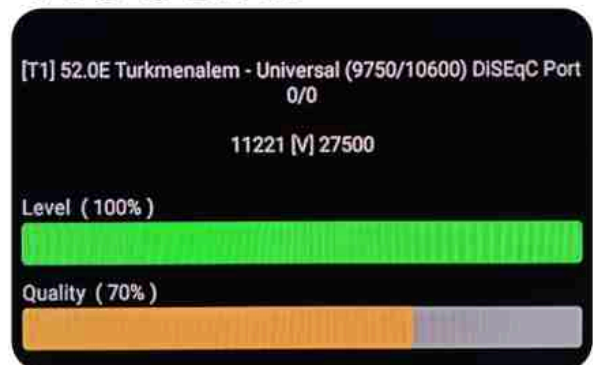

Iran/Shiraz: 05am

GMT : 01:30am

Dubai : 05:30am