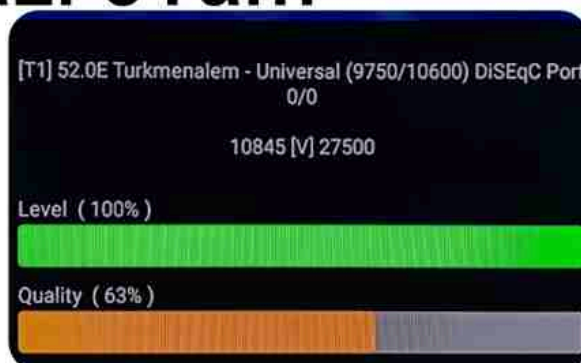

Iran/Shiraz: 01 am

GMT : 09:30pm

Dubai : 01:30am