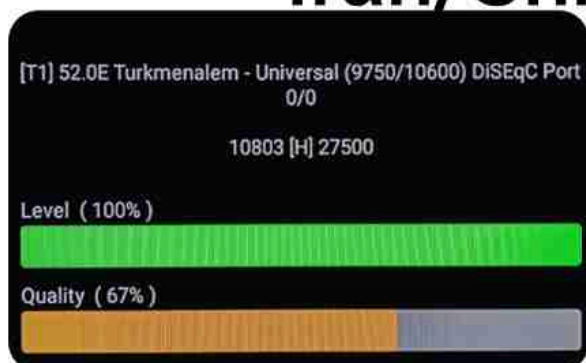

Iran/Shiraz: 01 am

GMT : 09:30pm

Dubai : 01:30am