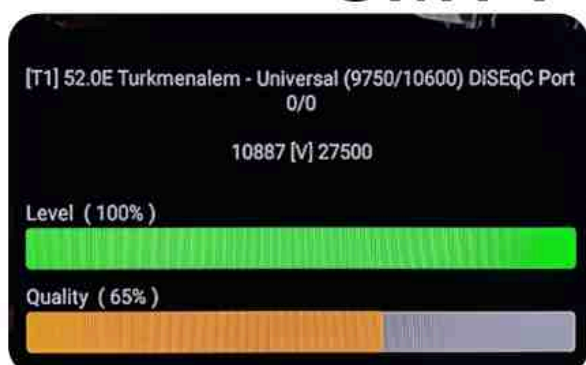

Iran/Shiraz: 01 am

GMT : 09:30pm

Dubai : 01:30am