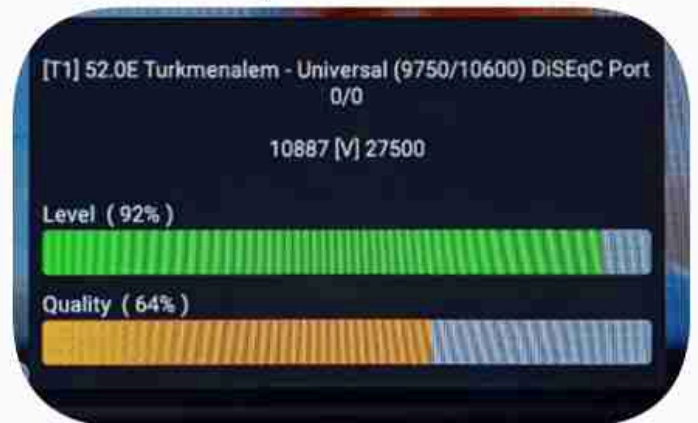

Iran / Bushehr : 12:30pm

GMT : 09:00am

Dubai : 01:00pm