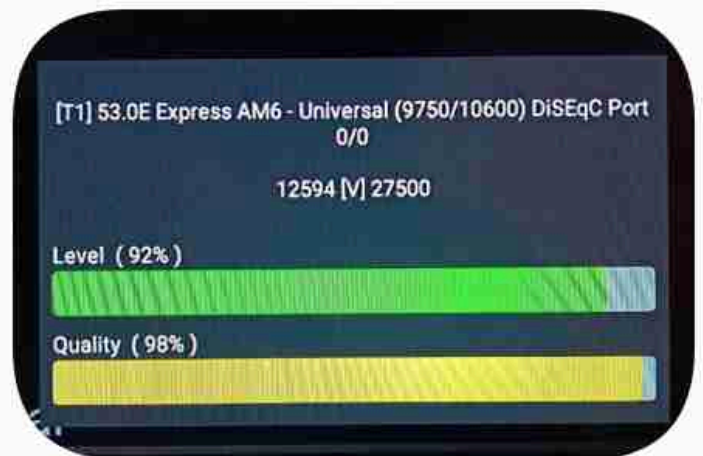

Iran / Bushehr : 09:30am

GMT : 06:00am

Dubai : 10:00am