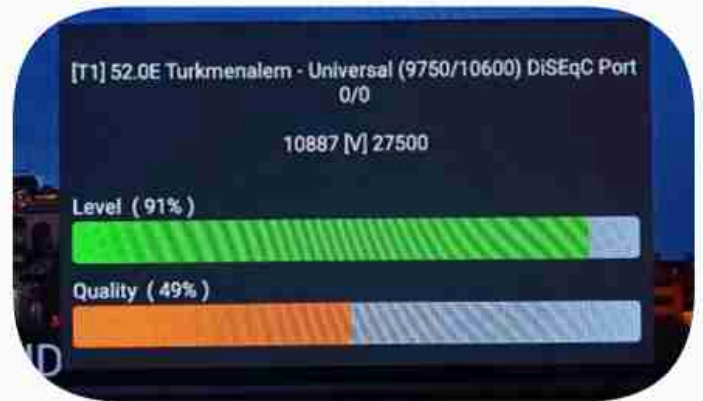

Iran / Bushehr : 09:30am

GMT : 06:00am

Dubai : 10:00am