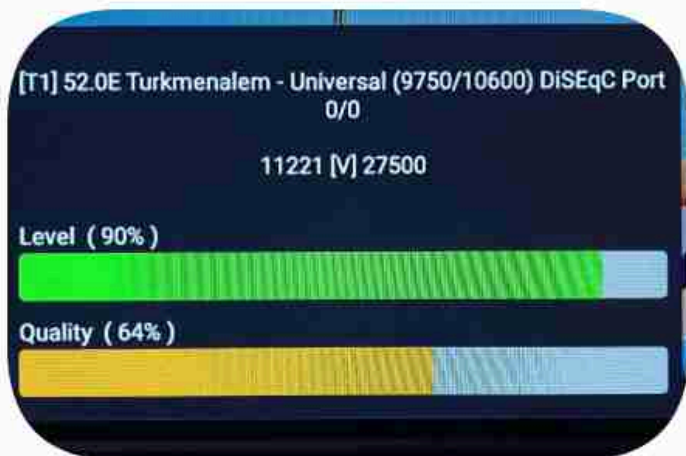

Iran / Bushehr : 09:30am

GMT : 06:00am

Dubai : 10:00am