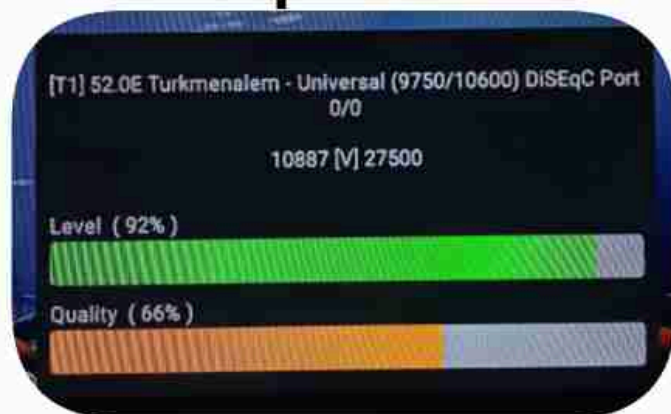

**Iran / Bushehr : 05:15pm**

**GMT : 01:45pm**

**Dubai : 05:45pm**