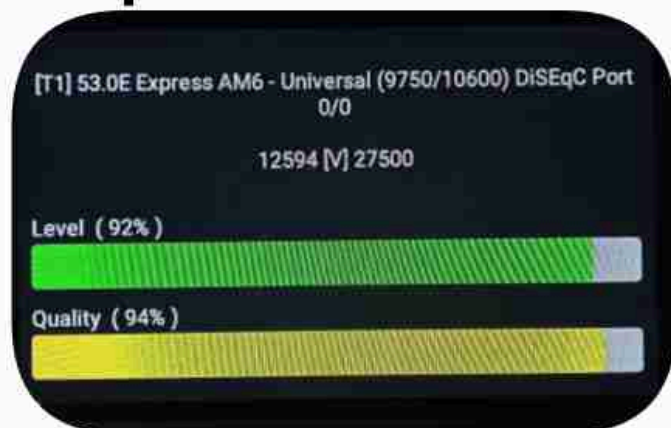

**Iran / Bushehr : 05:15pm**

**GMT : 01:45pm**

**Dubai : 05:45pm**