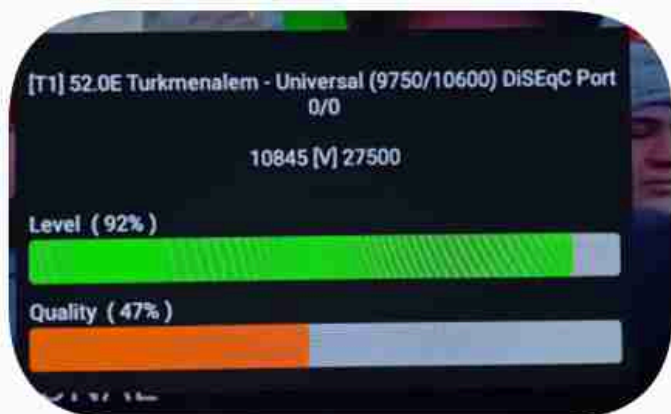

**Iran / Bushehr : 05:15pm**

**GMT : 01:45pm**

**Dubai : 05:45pm**