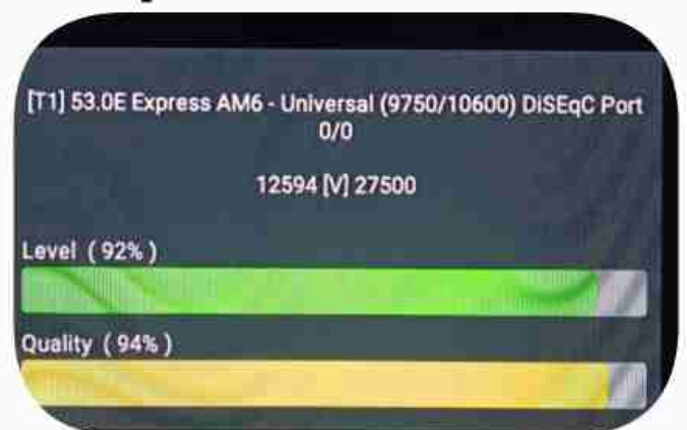

Iran / Bushehr : 04:45pm

GMT : 01:15pm

Dubai : 05:15pm