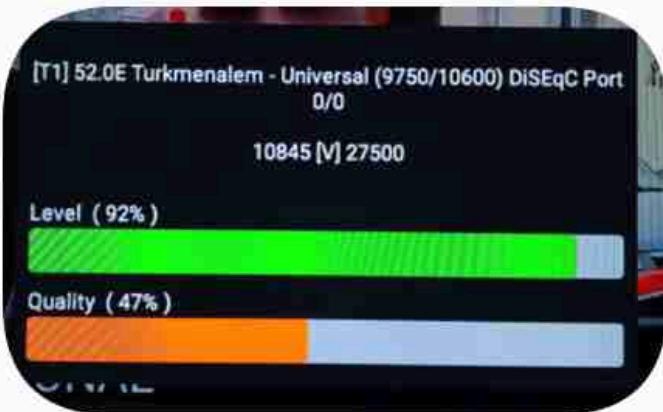

Iran / Bushehr : 04:15pm

GMT : 12:45pm

Dubai : 04:45pm