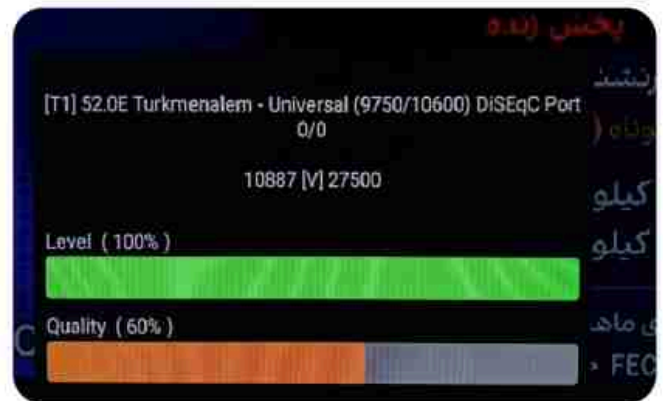

Iran/Shiraz : 01 am

GMT : 09:30pm

Dubai : 01:30am