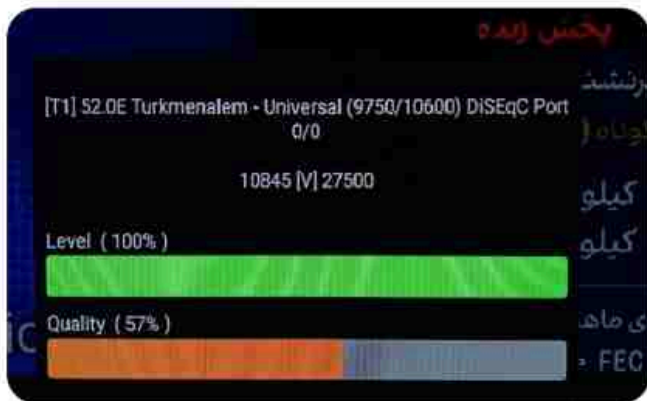

Iran/Shiraz : 01 am

GMT : 09:30pm

Dubai : 01:30am