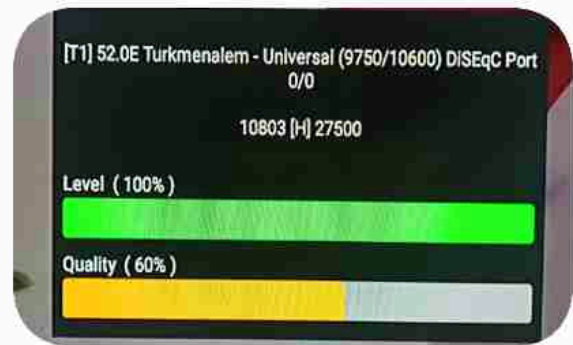

Iran/Shiraz: 03am

GMT: 11:30pm

Dubai: 03:30am