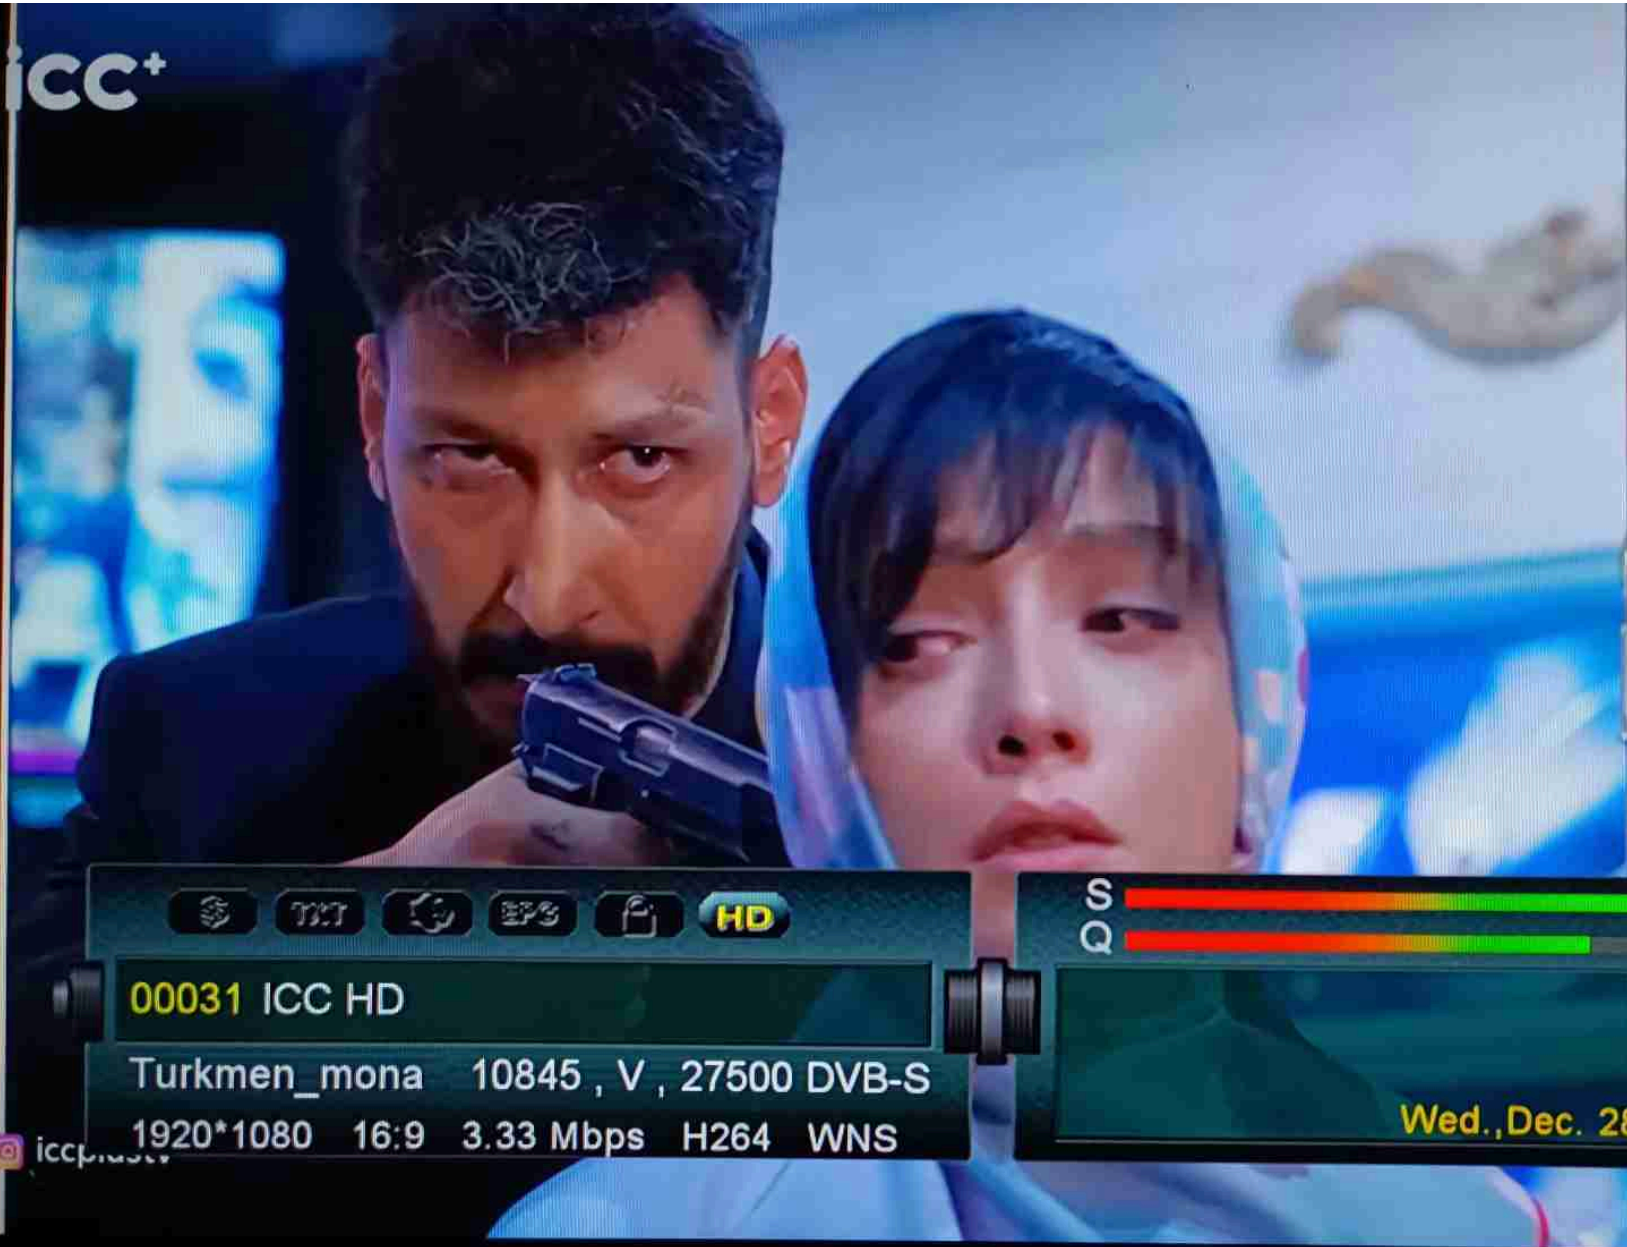

icc+

Ⓢ TIT Ⓜ️ EP3 🔒 HD

00031 ICC HD

Turkmen_mona 10845 , V , 27500 DVB-S
1920*1080 16:9 3.33 Mbps H264 WNS

S 92%
Q 79%

Wed., Dec. 28, 2022 19:16

icc

سریال د