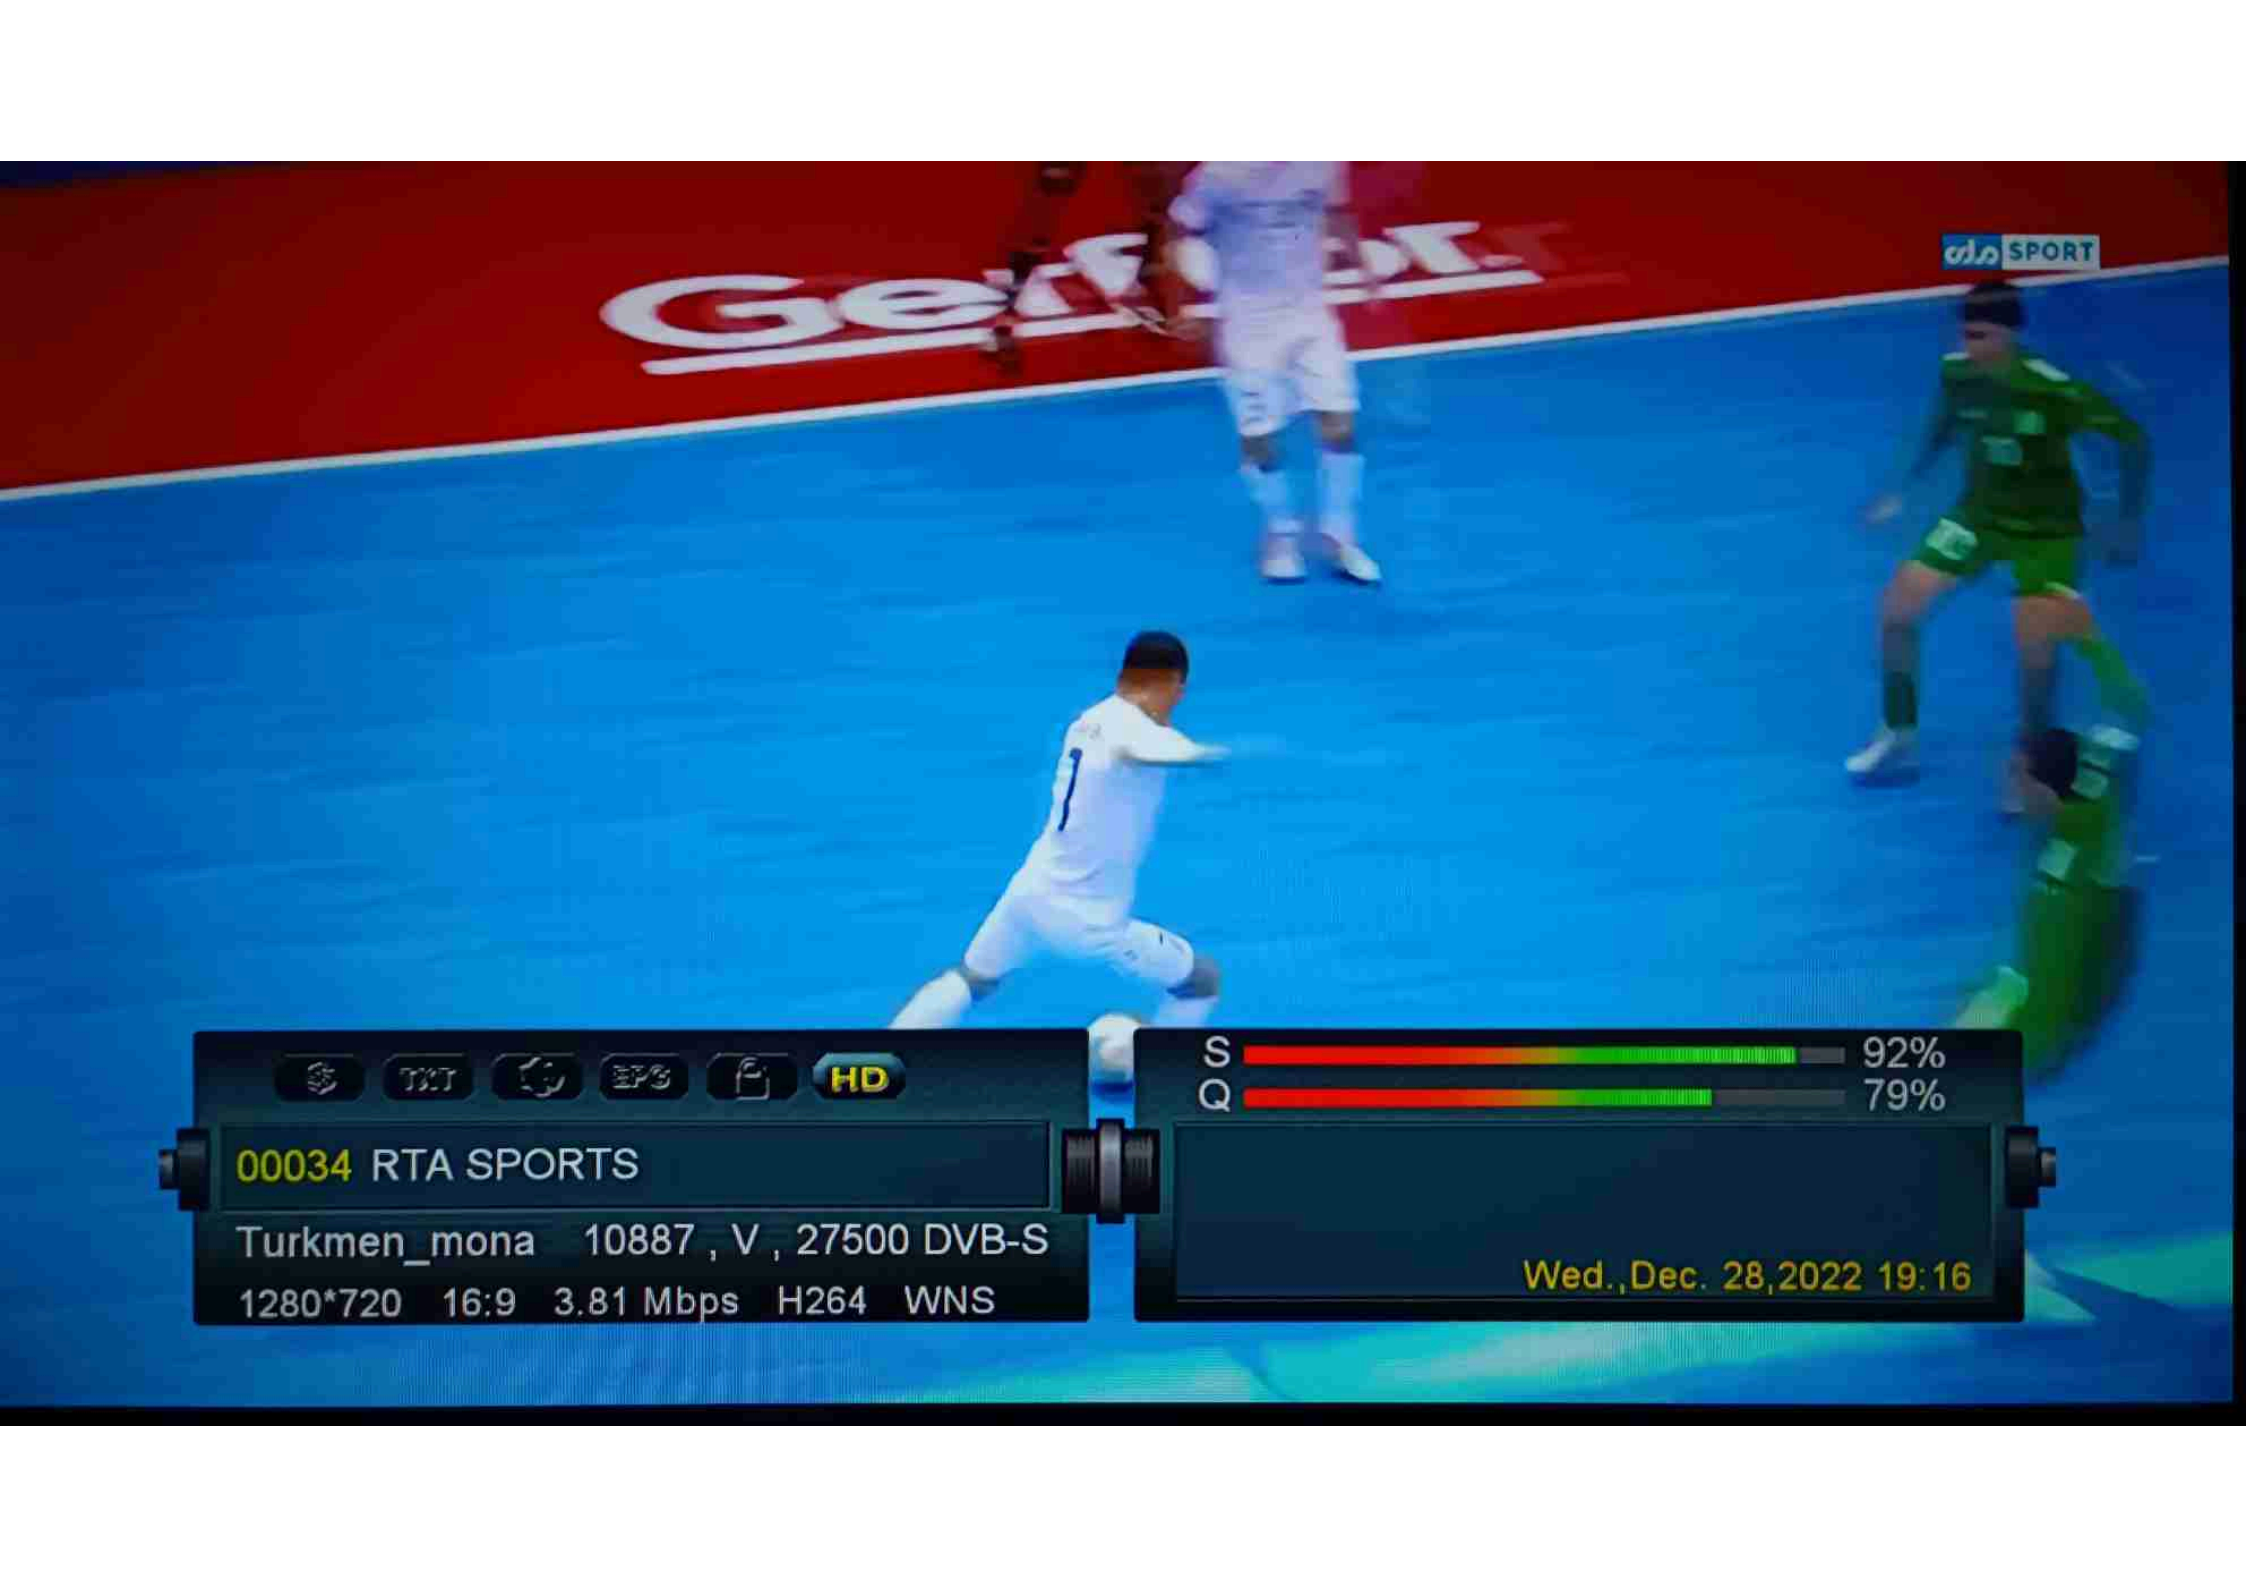

OLYMPIC SPORT

Get Sport

HD

00034 RTA SPORTS

Turkmen_mona 10887 , V , 27500 DVB-S
1280*720 16:9 3.81 Mbps H264 WNS

S 92%
Q 79%

Wed., Dec. 28, 2022 19:16