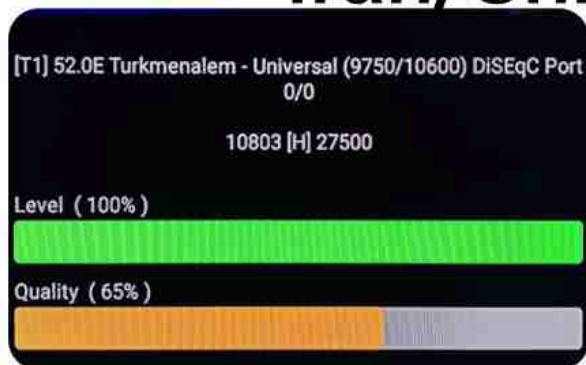

Iran/Shiraz: 01 am

GMT : 09:30pm

Dubai : 01:30am