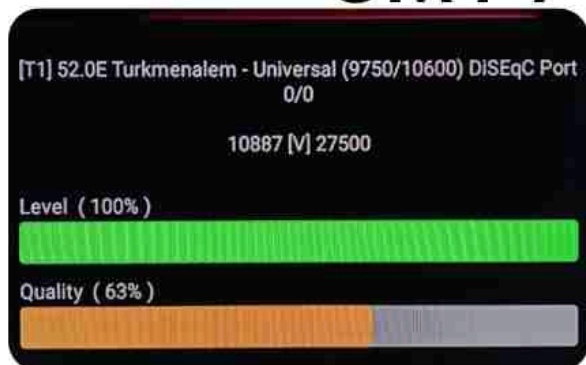

Iran/Shiraz: 01 am

GMT : 09:30pm

Dubai : 01:30am