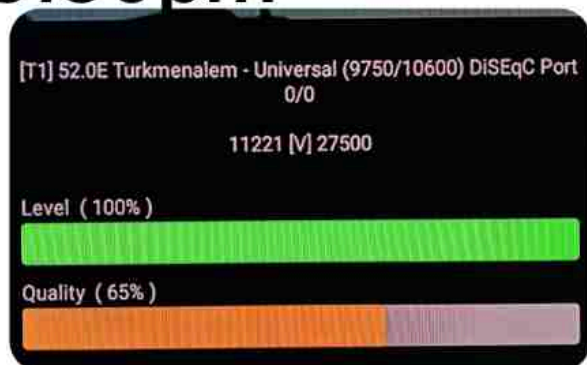

Iran/Shiraz: 01 am

GMT : 09:30pm

Dubai : 01:30am