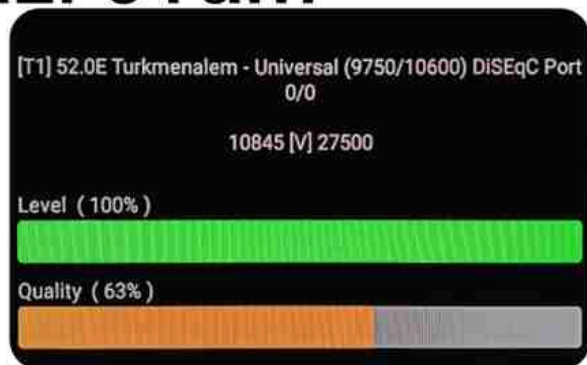

Iran/Shiraz: 01 am

GMT : 09:30pm

Dubai : 01:30am