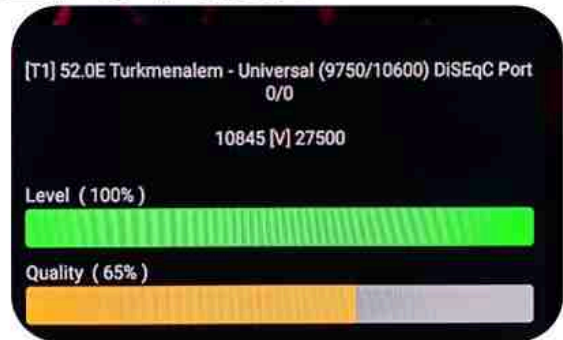

Iran/Shiraz: 01 am

GMT : 09:30pm

Dubai : 01:30am