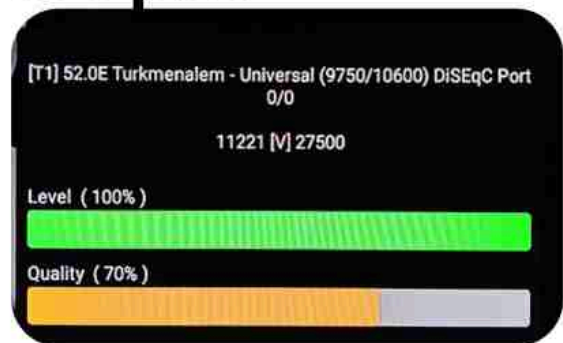

Iran/Shiraz: 01 am

GMT : 09:30pm

Dubai : 01:30am