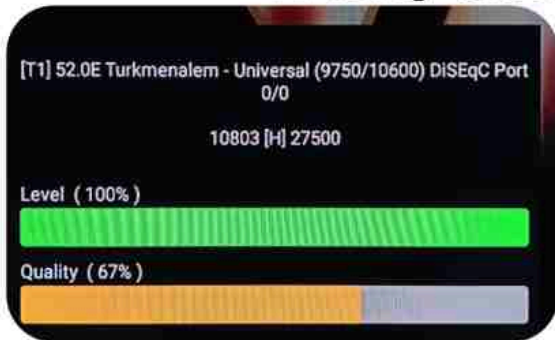

Iran/Shiraz: 01 am

GMT : 09:30pm

Dubai : 01:30am