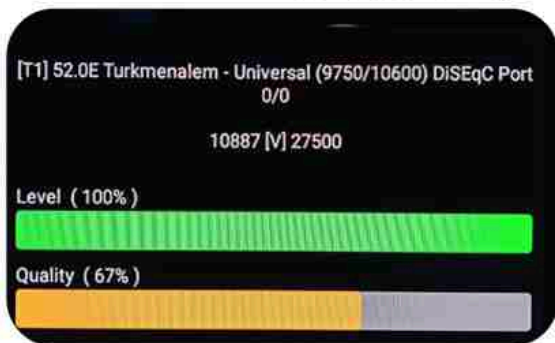

Iran/Shiraz: 01 am

GMT : 09:30pm

Dubai : 01:30am