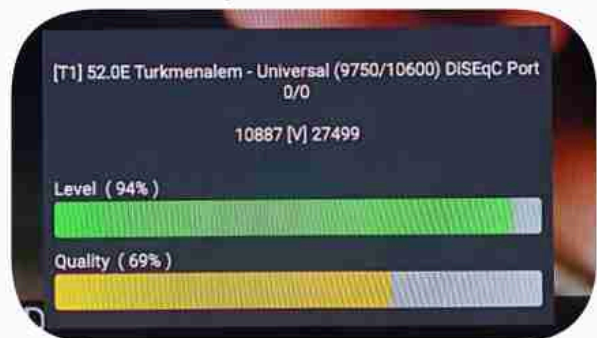

Iran / Bushehr : 09:30pm

GMT : 06:00pm

Dubai : 10:00pm