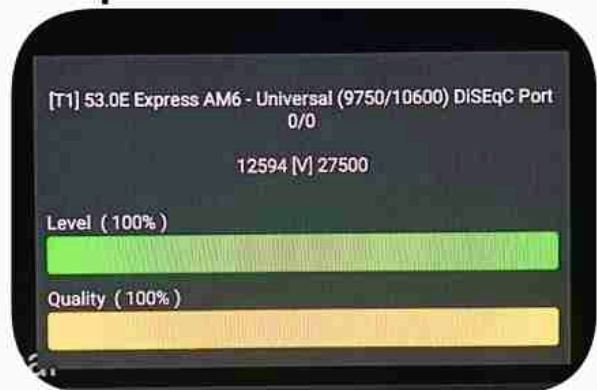

Iran / Bushehr : 09:30pm

GMT : 06:00pm

Dubai : 10:00pm