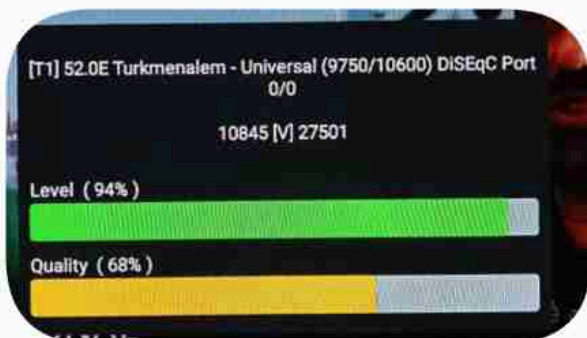

Iran / Bushehr : 09:30pm

GMT : 06:00pm

Dubai : 10:00pm