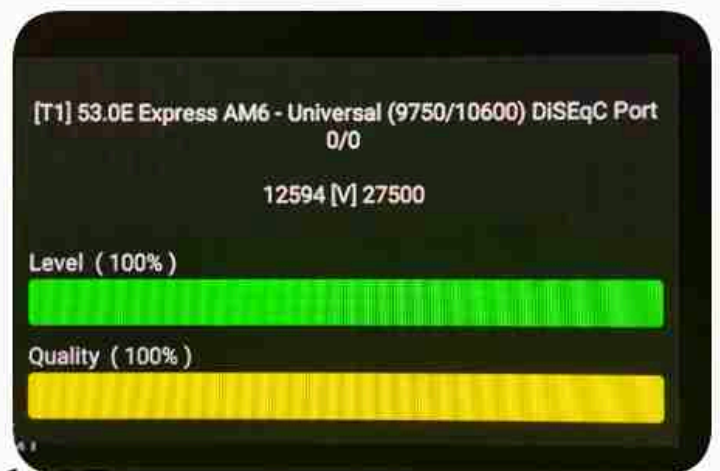

Iran / Bushehr : 01:15pm

GMT : 09:45am

Dubai : 01:45pm