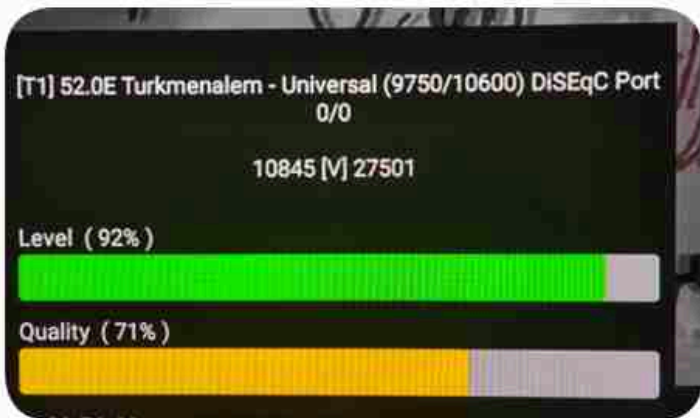

Iran / Bushehr : 01:15pm

GMT : 09:45am

Dubai : 01:45pm