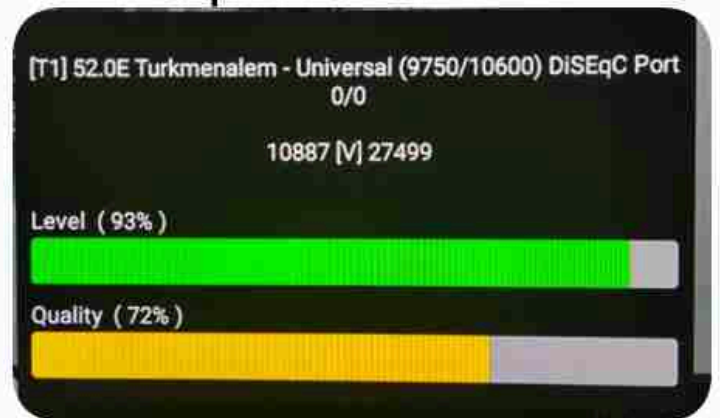

Iran / Bushehr : 01:15pm

GMT : 09:45am

Dubai : 01:45pm