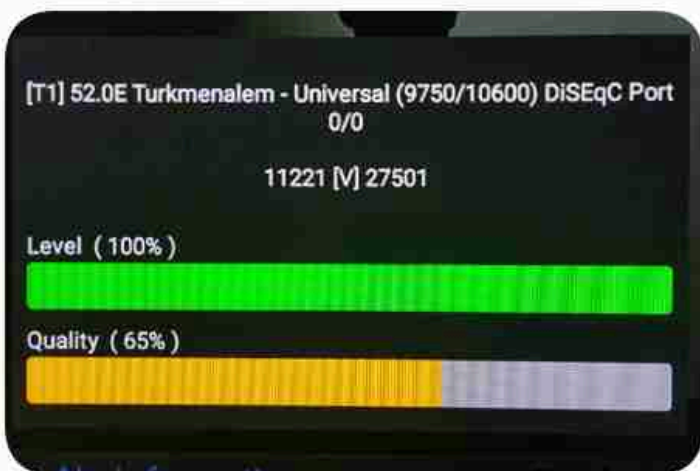

Iran / Bushehr : 01:15pm

GMT : 09:45am

Dubai : 01:45pm