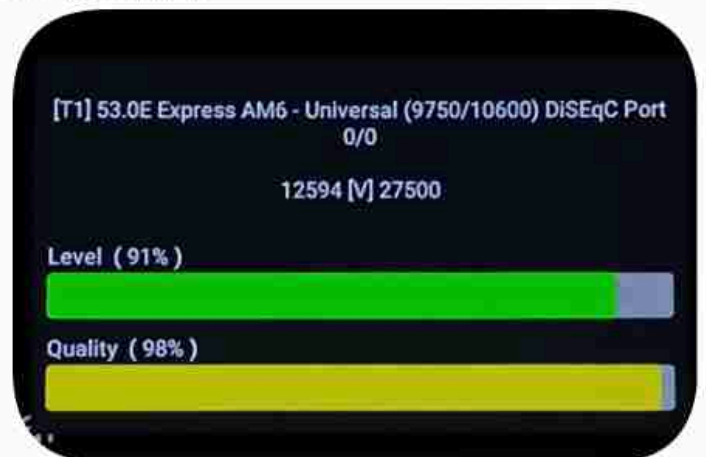

**Iran / Bushehr : 02:15pm**

**GMT : 10:45am**

**Dubao : 02:45pm**