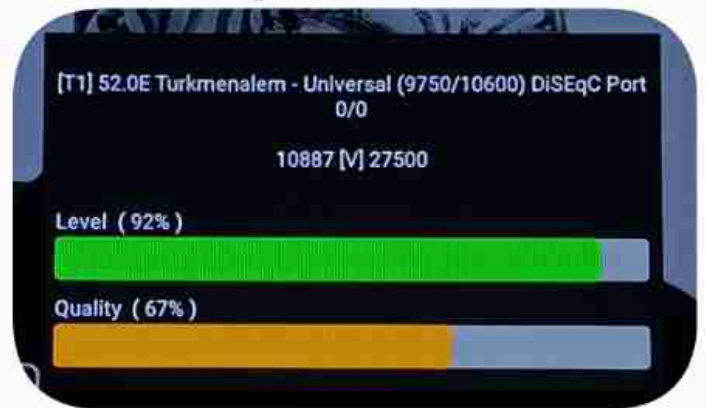

**Iran / Bushehr : 02:15pm**

**GMT : 10:45am**

**Dubao : 02:45pm**