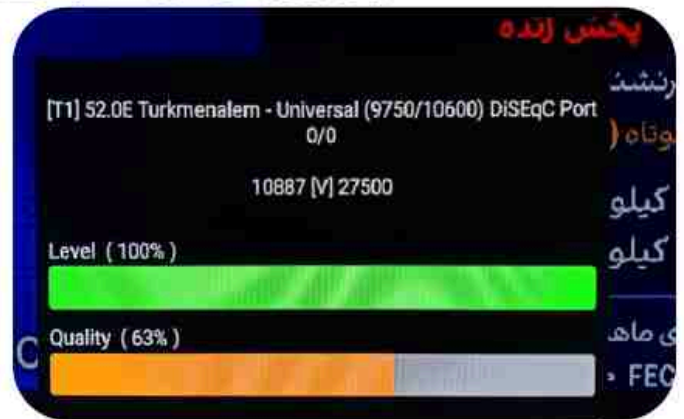

Iran/Shiraz : 01 am

GMT : 09:30pm

Dubai : 01:30am