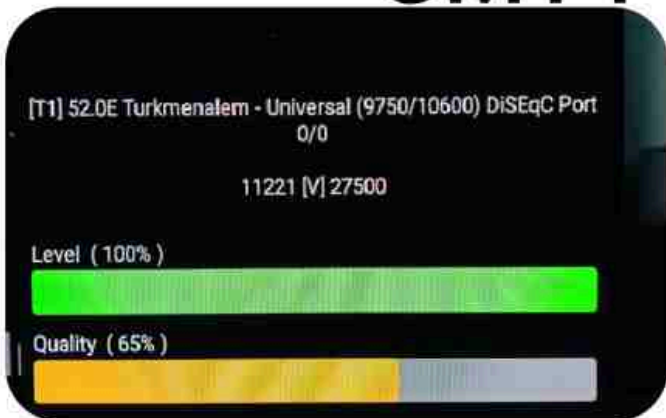

Iran/Shiraz : 01 am

GMT : 09:30pm

Dubai : 01:30am