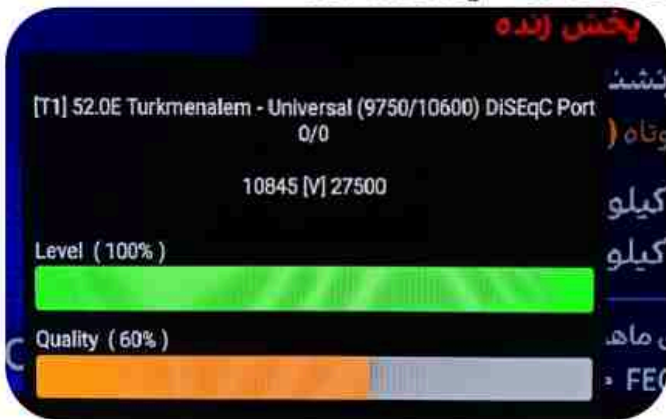

Iran/Shiraz : 01 am

GMT : 09:30pm

Dubai : 01:30am