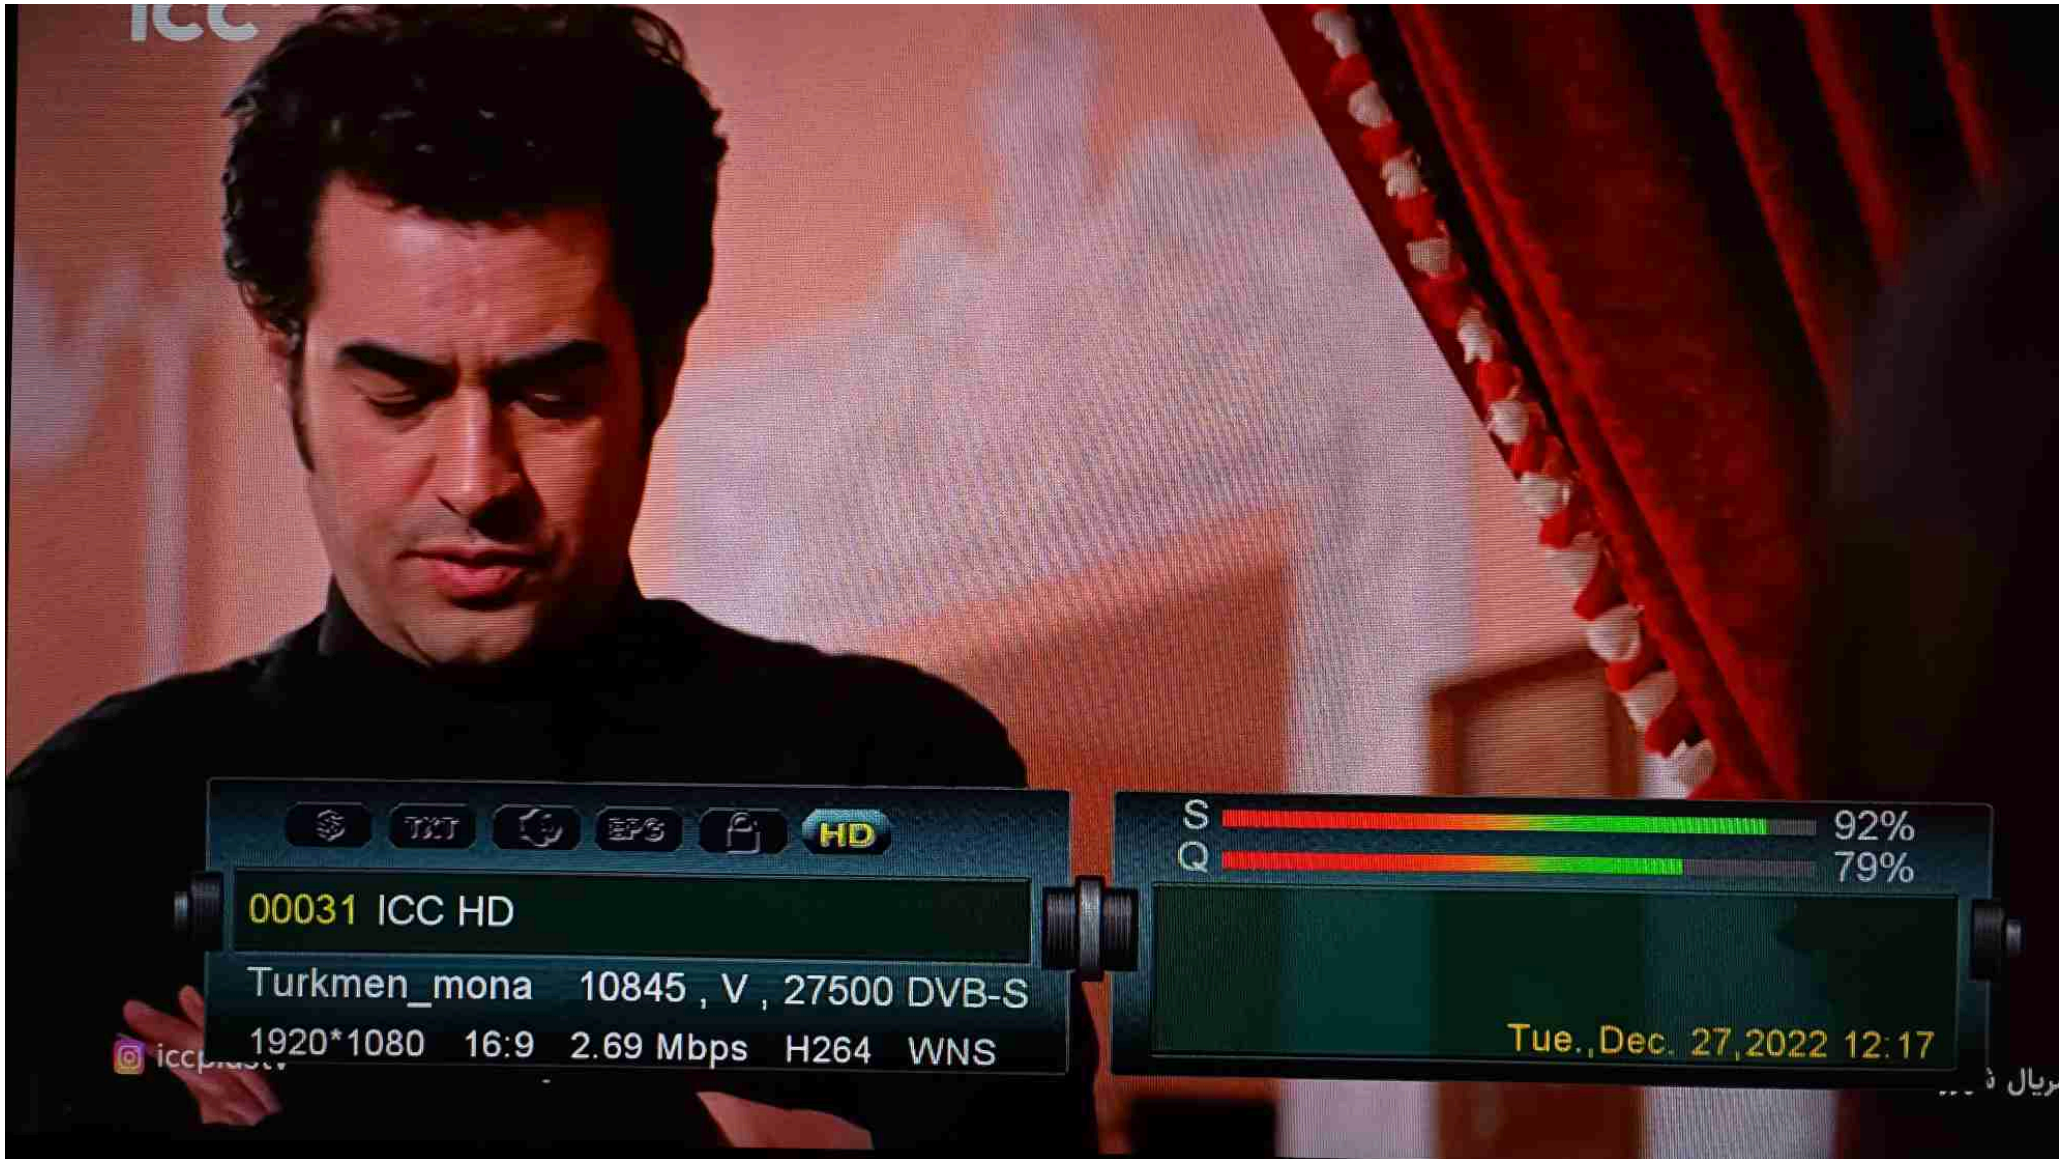

PMC

PM HD

00030 PMC HD

Turkmen_mona 11221, V, 27500 DVB-S
1920*1080 16:9 3.78 Mbps H264 WNS

S 92%
Q 78%

Tue., Dec. 27, 2022 12:17

ICC

HD