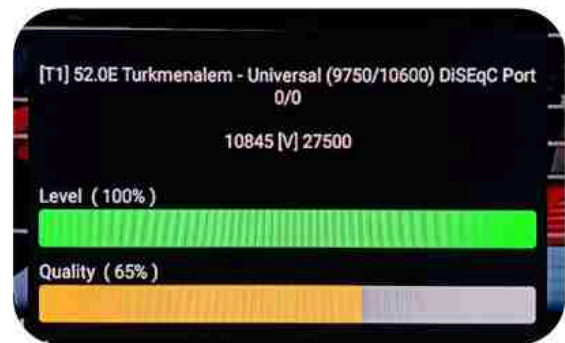

Iran/Shiraz: 01 am

GMT : 09:30pm

Dubai : 01:30am