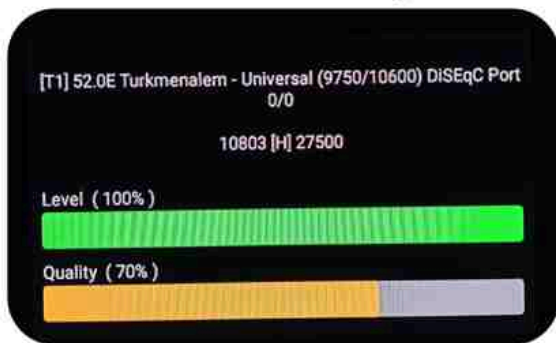

Iran/Shiraz: 01 am

GMT : 09:30pm

Dubai : 01:30am