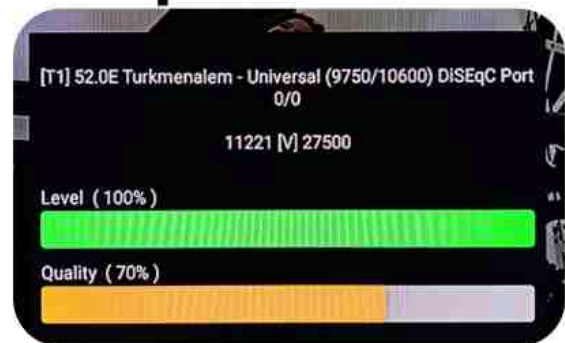

Iran/Shiraz: 01 am

GMT : 09:30pm

Dubai : 01:30am