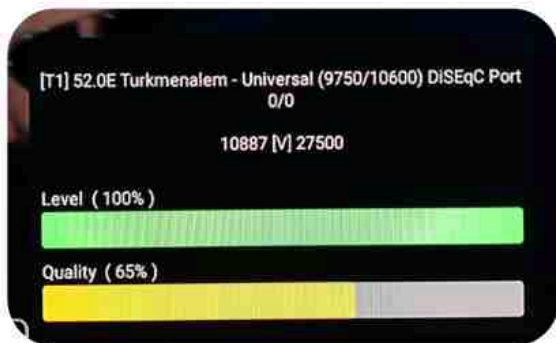

Iran/Shiraz: 01 am

GMT : 09:30pm

Dubai : 01:30am