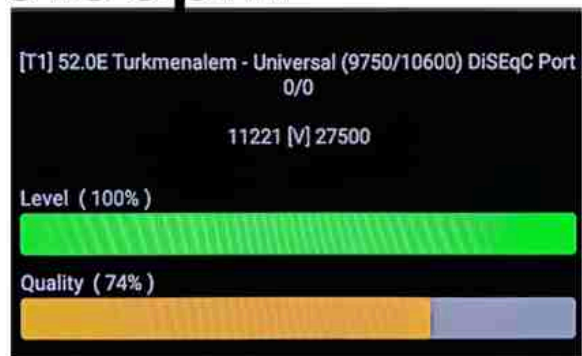

Iran/Shiraz: 01 am

GMT : 09:30pm

Dubai : 01:30am