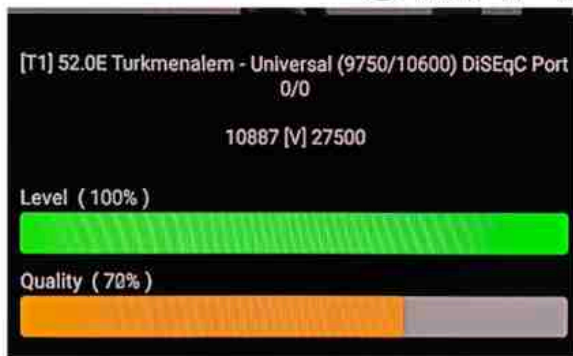

Iran/Shiraz: 01 am

GMT : 09:30pm

Dubai : 01:30am