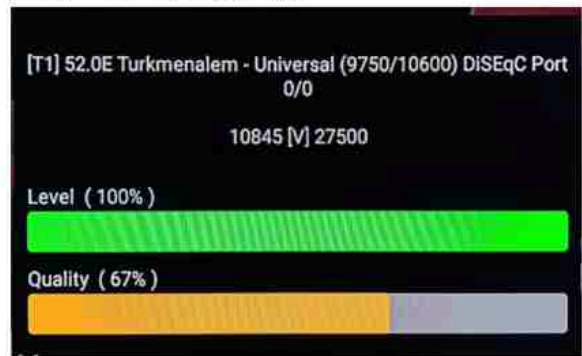

Iran/Shiraz: 01 am

GMT : 09:30pm

Dubai : 01:30am