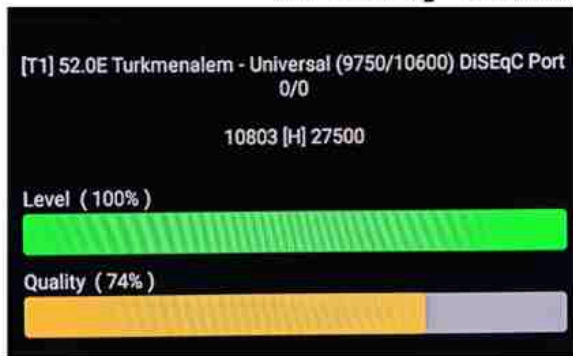

Iran/Shiraz: 01 am

GMT : 09:30pm

Dubai : 01:30am