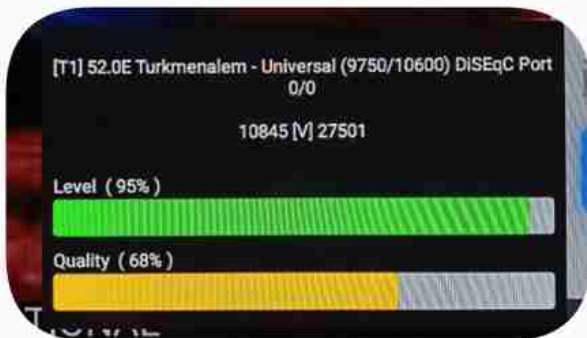

Iran / Bushehr : 11:30pm

GMT : 08:00pm

Dubai : 12:00am