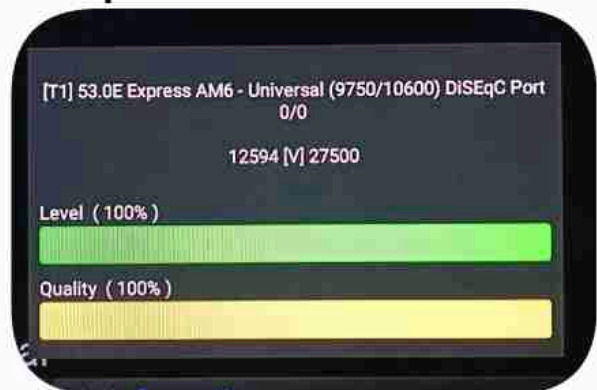

Iran / Bushehr : 11:30pm

GMT : 08:00pm

Dubai : 12:00am