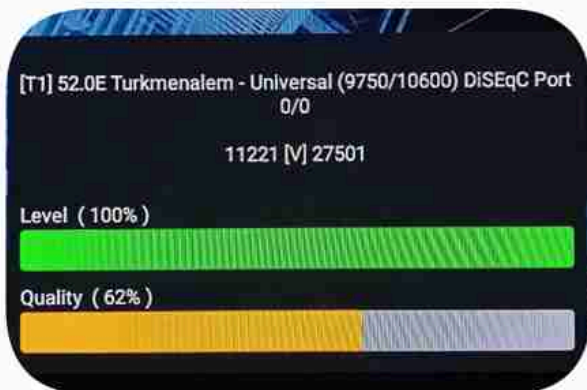

Iran / Bushehr : 11:30pm

GMT : 08:00pm

Dubai : 12:00am