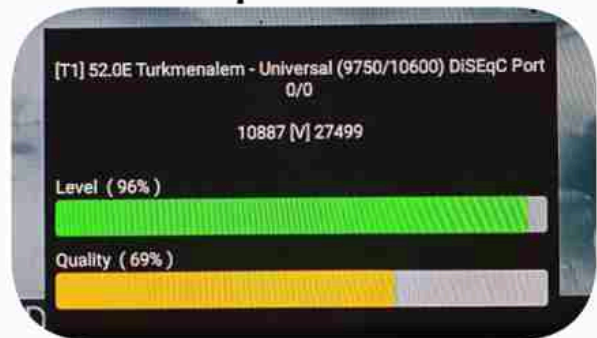

Iran / Bushehr : 11:30pm

GMT : 08:00pm

Dubai : 12:00am