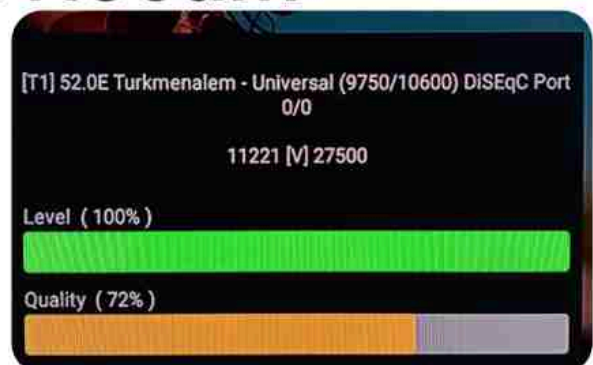

Iran/Shiraz: 05am

GMT : 01:30am

Dubai : 05:30am