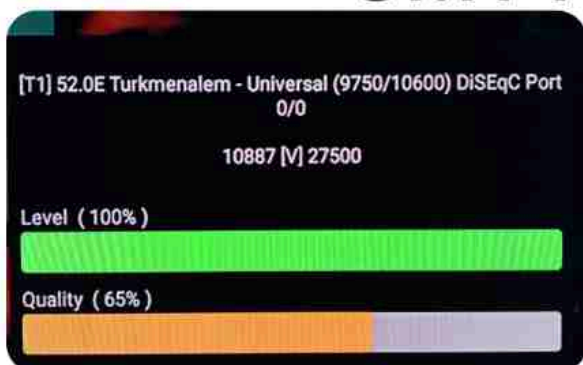

Iran/Shiraz: 05am

GMT : 01:30am

Dubai : 05:30am