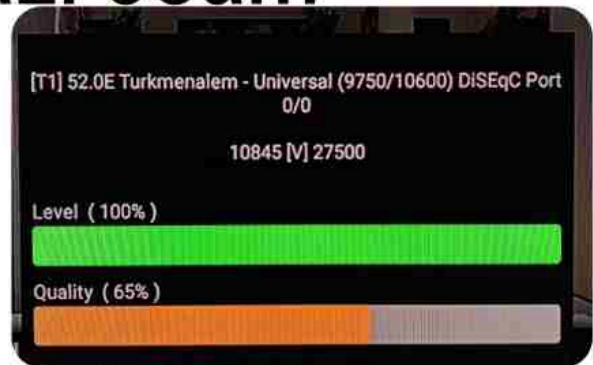

Iran/Shiraz: 05am

GMT : 01:30am

Dubai : 05:30am