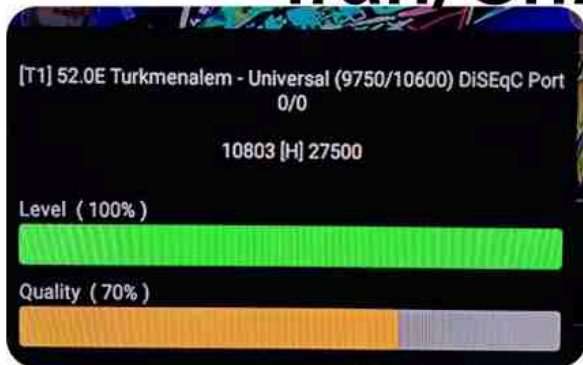

Iran/Shiraz: 05am

GMT : 01:30am

Dubai : 05:30am