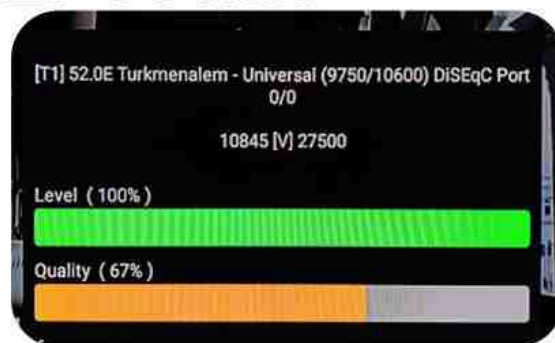

Iran/Shiraz: 05am

GMT : 01:30am

Dubai : 05:30am