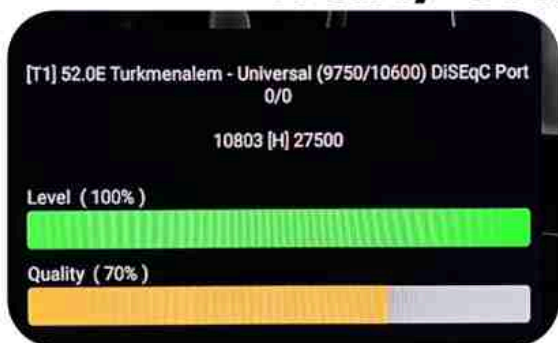

Iran/Shiraz: 05am

GMT : 01:30am

Dubai : 05:30am