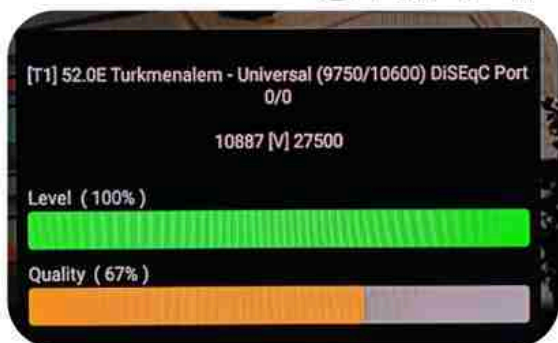

Iran/Shiraz: 05am

GMT : 01:30am

Dubai : 05:30am