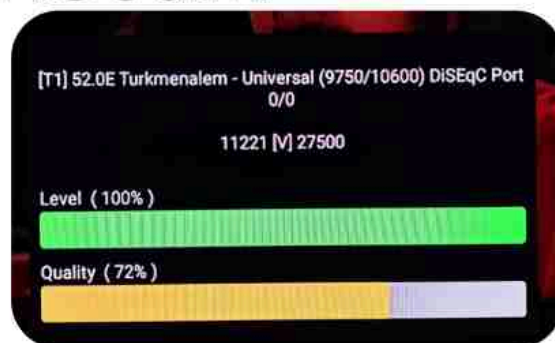

Iran/Shiraz: 05am

GMT : 01:30am

Dubai : 05:30am