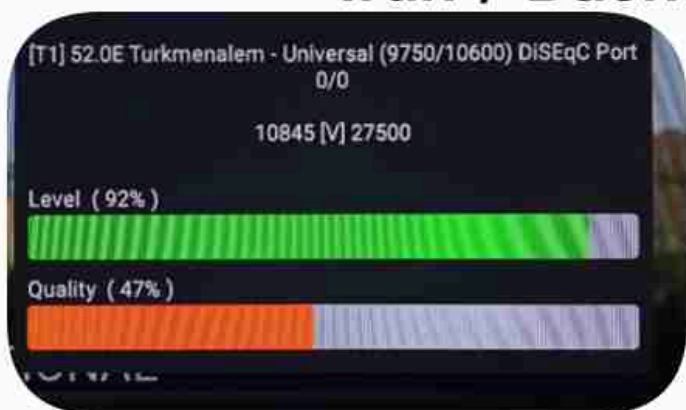

Iran / Bushehr : 12:00pm

GMT : 08:30am

Dubai : 12:30pm