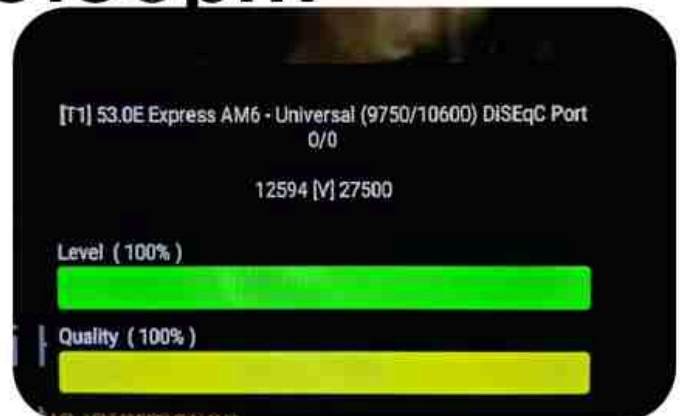

Iran/Shiraz : 01am

GMT : 09:30pm

Dubai : 01:30am