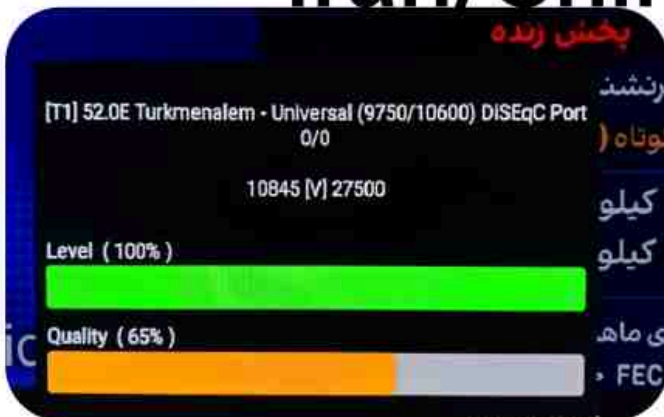

Iran/Shiraz : 01am

GMT : 09:30pm

Dubai : 01:30am