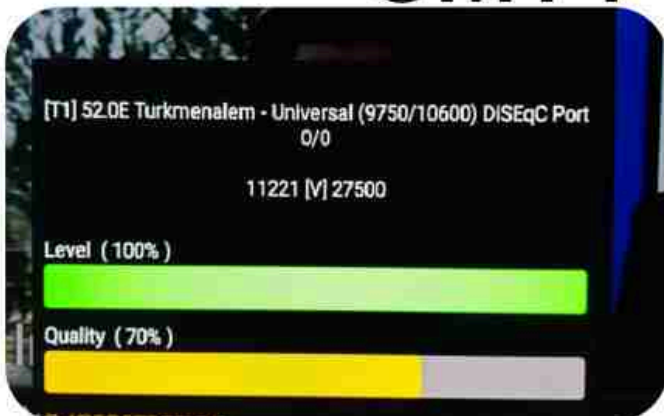

Iran/Shiraz : 01am

GMT : 09:30pm

Dubai : 01:30am