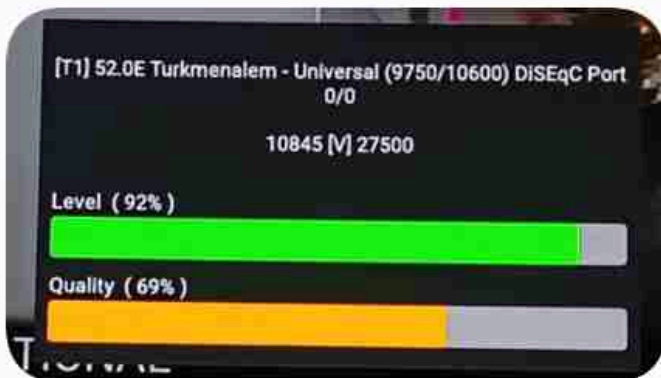

**Iran / Bushehr : 07:45pm**

**GMT : 04:15pm**

**Dubai : 08:15pm**