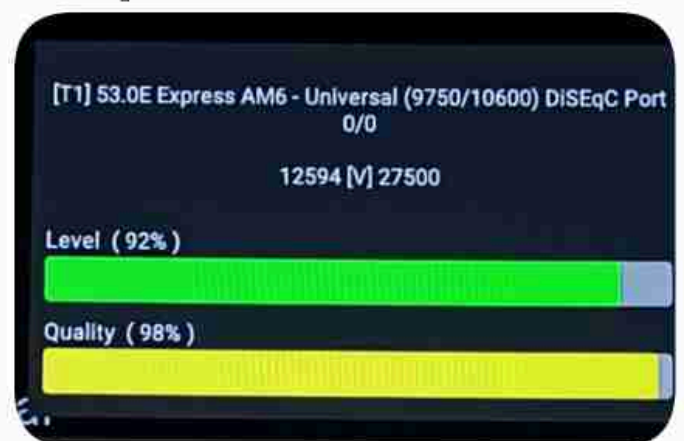

**Iran / Bushehr : 07:45pm**

**GMT : 04:15pm**

**Dubai : 08:15pm**