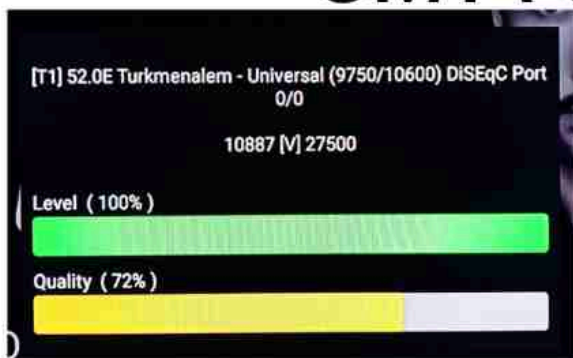

Iran/Shiraz : 05am

GMT : 01:30am

Dubai : 05:30am