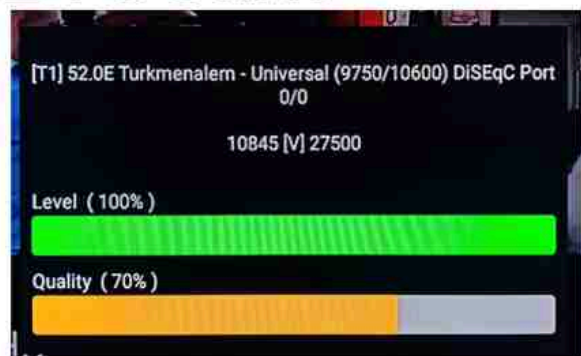

Iran/Shiraz : 05am

GMT : 01:30am

Dubai : 05:30am