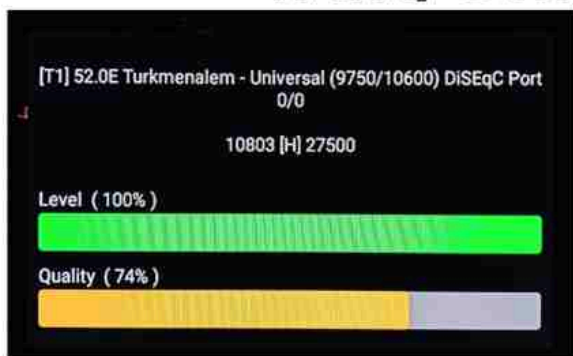

Iran/Shiraz : 05am

GMT : 01:30am

Dubai : 05:30am