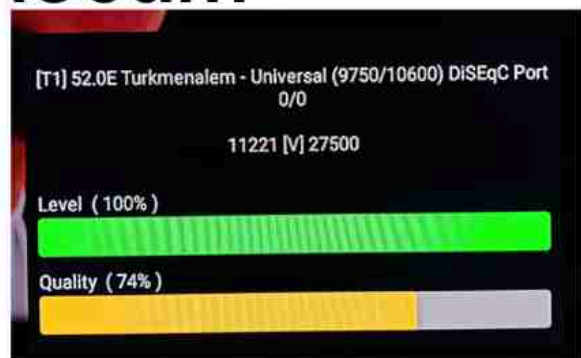

Iran/Shiraz : 05am

GMT : 01:30am

Dubai : 05:30am