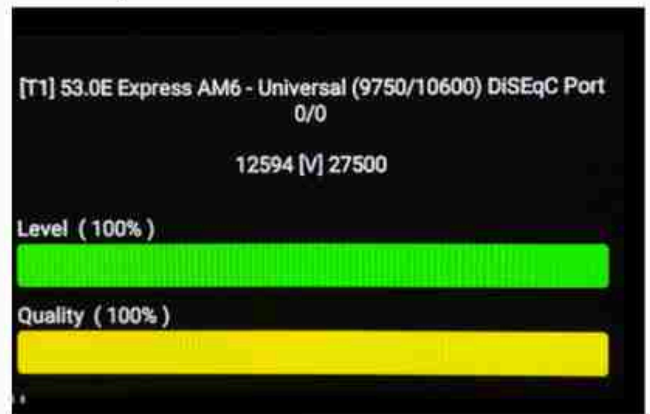

Iran / Bushehr : 04:00pm

GMT : 12:30pm

Dubai : 04:30pm