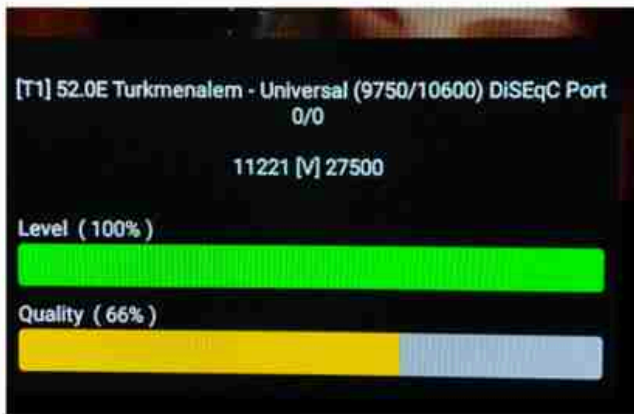

Iran / Bushehr : 04:00pm

GMT : 12:30pm

Dubai : 04:30pm