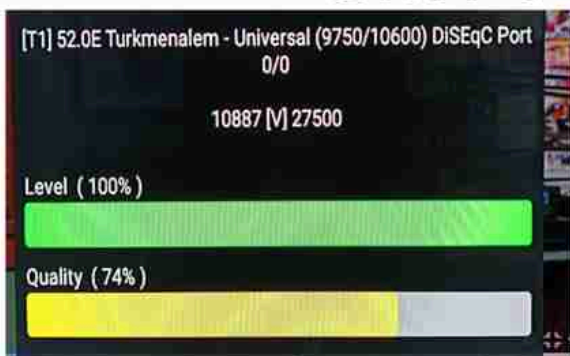

Iran/Shiraz : 01:05am

GMT : 09:35pm

Dubai : 01:35am