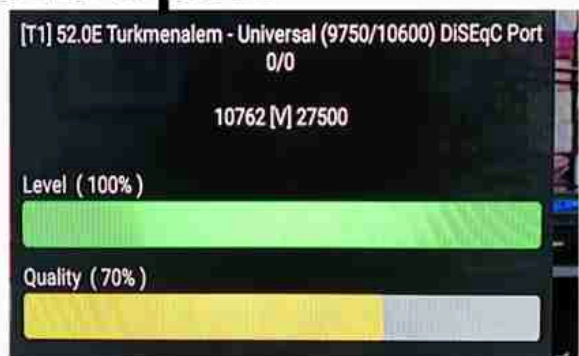

Iran/Shiraz : 01:05am

GMT : 09:35pm

Dubai : 01:35am