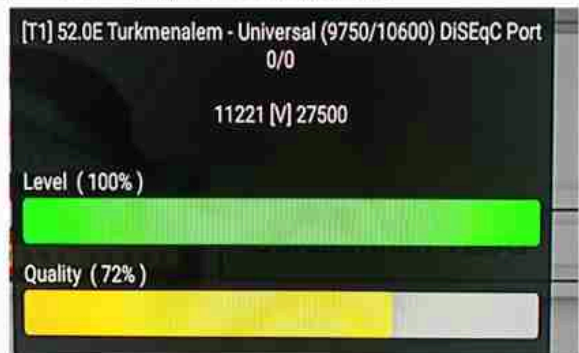

Iran/Shiraz : 01:05am

GMT : 09:35pm

Dubai : 01:35am