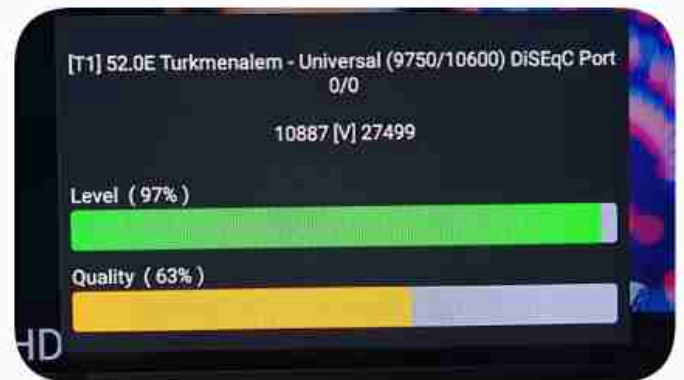

Iran / Bushehr : 10:30am

GMT : 07:00am

Dubai : 11:00am