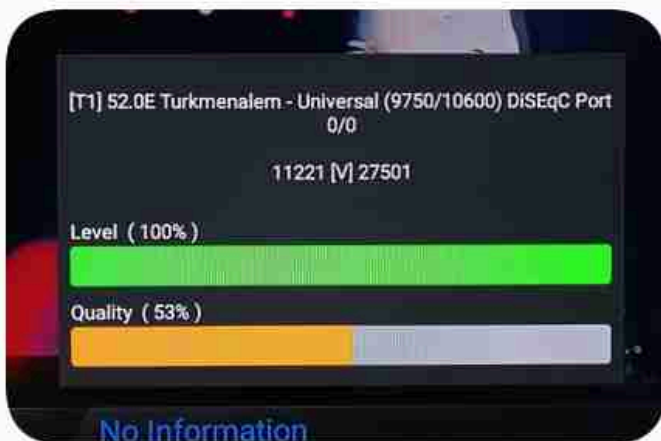

Iran / Bushehr : 10:30am

GMT : 07:00am

Dubai : 11:00am