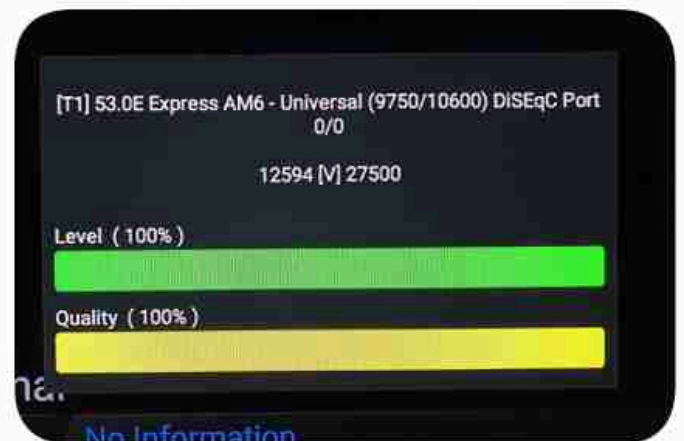

Iran / Bushehr : 10:30am

GMT : 07:00am

Dubai : 11:00am