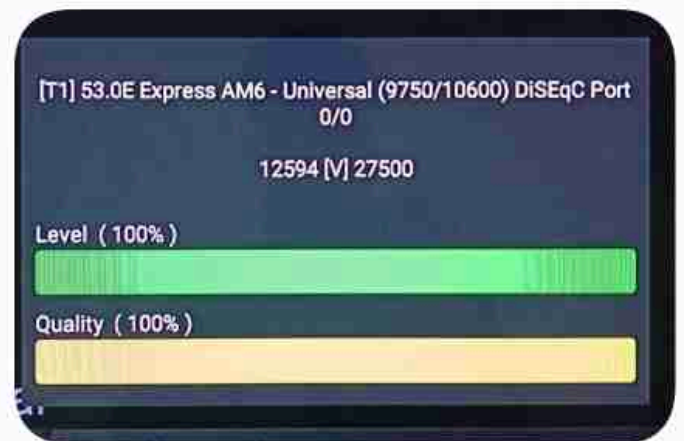

Iran / Bushehr : 02:00pm

GMT : 10:30am

Dubai : 02:30pm