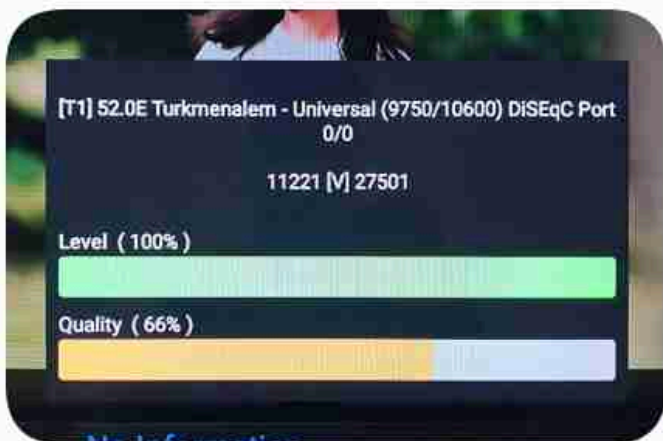

Iran / Bushehr : 02:00pm

GMT : 10:30am

Dubai : 02:30pm