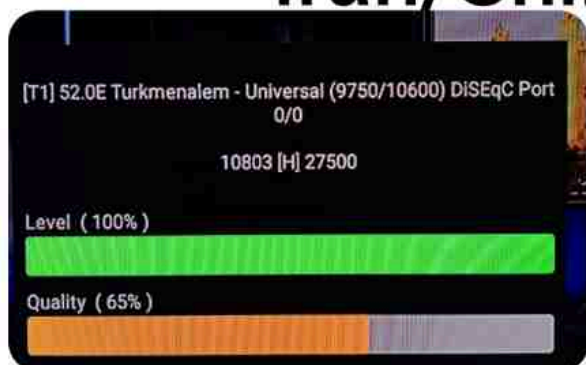

Iran/Shiraz: 01 am

GMT : 09:30pm

Dubai : 01:30am