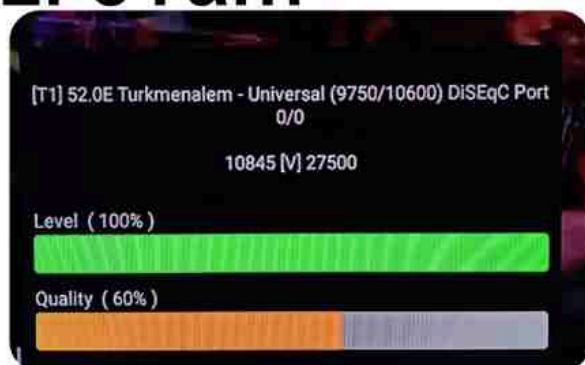

Iran/Shiraz: 01 am

GMT : 09:30pm

Dubai : 01:30am