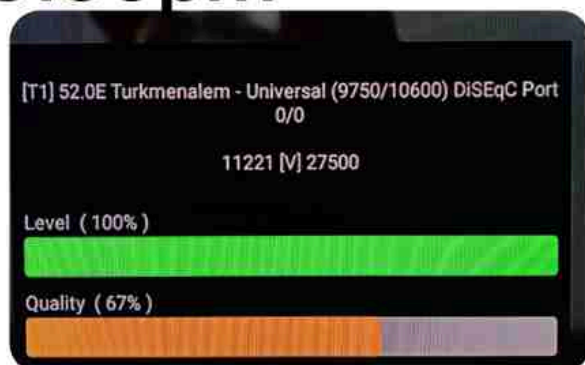

Iran/Shiraz: 01 am

GMT : 09:30pm

Dubai : 01:30am