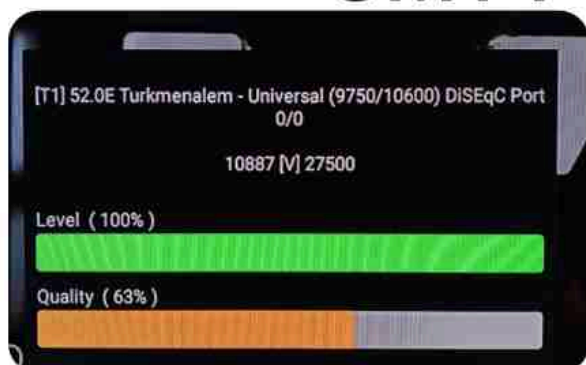

Iran/Shiraz: 01 am

GMT : 09:30pm

Dubai : 01:30am