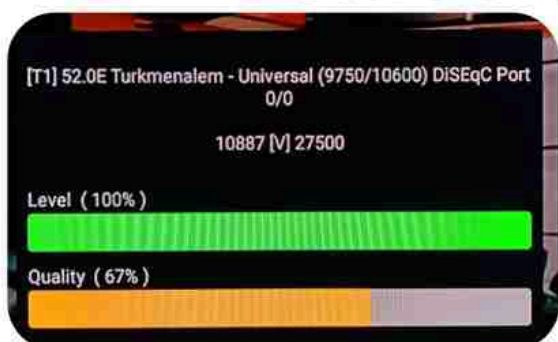

Iran/Shiraz: 05am

GMT : 01:30am

Dubai : 05:30am