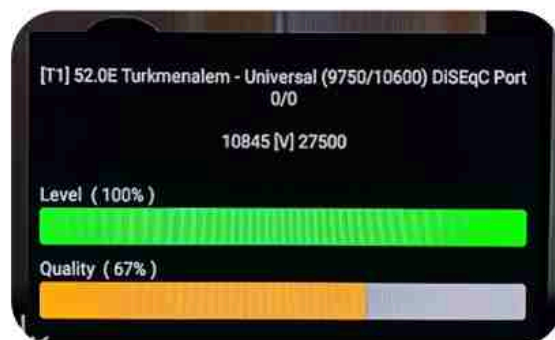

Iran/Shiraz: 05am

GMT : 01:30am

Dubai : 05:30am