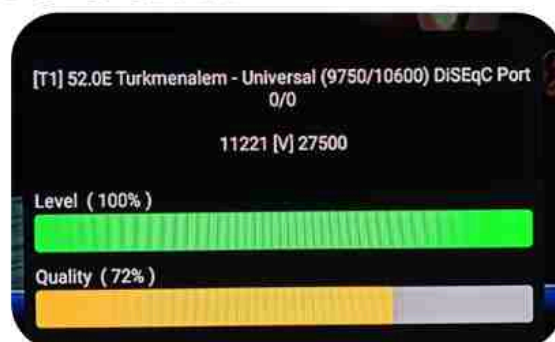

Iran/Shiraz: 05am

GMT : 01:30am

Dubai : 05:30am