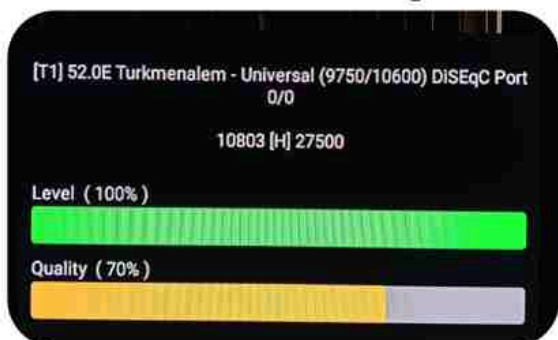

Iran/Shiraz: 05am

GMT : 01:30am

Dubai : 05:30am