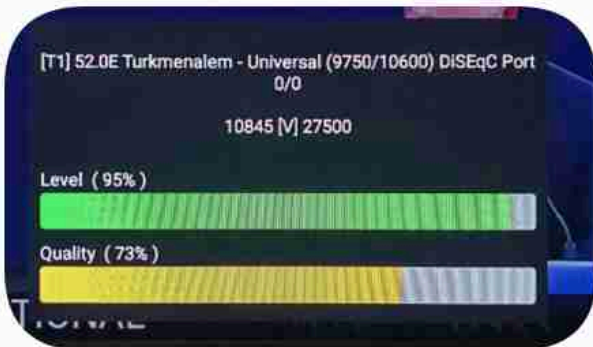

Iran / Bushehr : 04:00pm

GMT : 12:30pm

Dubai : 04:30pm