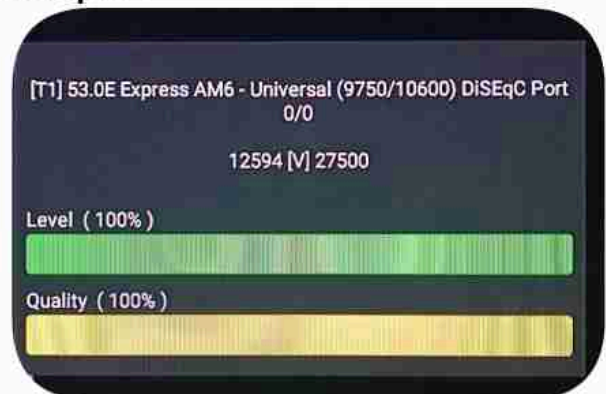

Iran / Bushehr : 04:00pm

GMT : 12:30pm

Dubai : 04:30pm