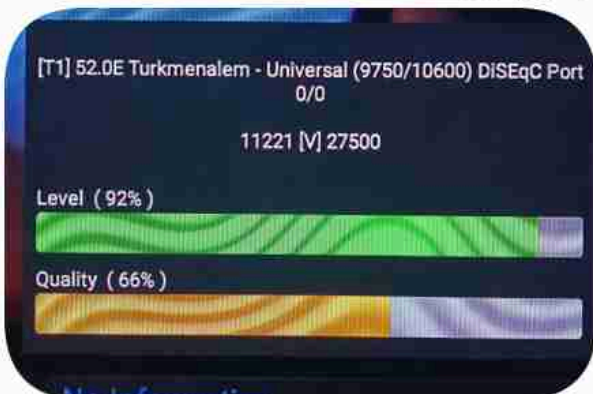

Iran / Bushehr : 04:00pm

GMT : 12:30pm

Dubai : 04:30pm