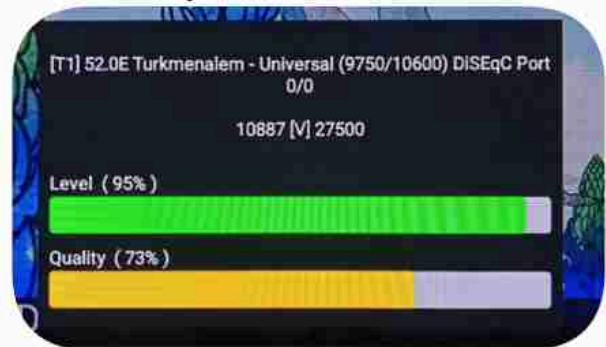

Iran / Bushehr : 04:00pm

GMT : 12:30pm

Dubai : 04:30pm