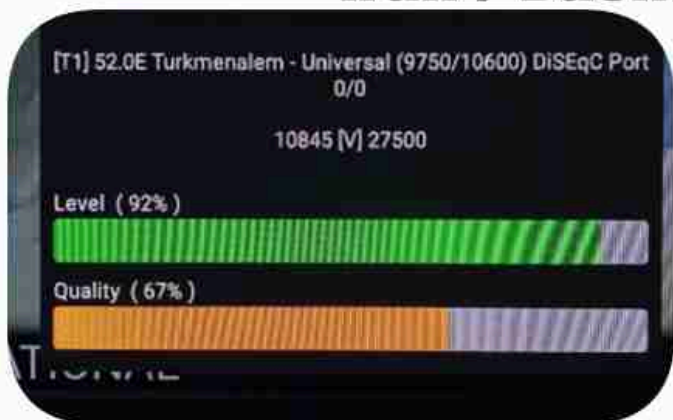

Iran / Bushehr : 12:00pm

GMT : 08:30am

Dubai : 12:30pm