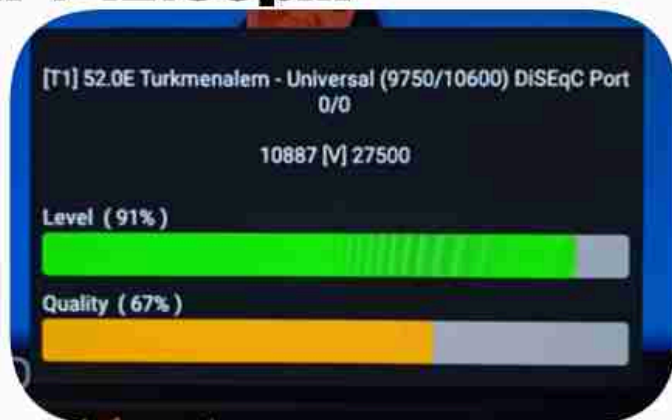

Iran / Bushehr : 12:00pm

GMT : 08:30am

Dubai : 12:30pm