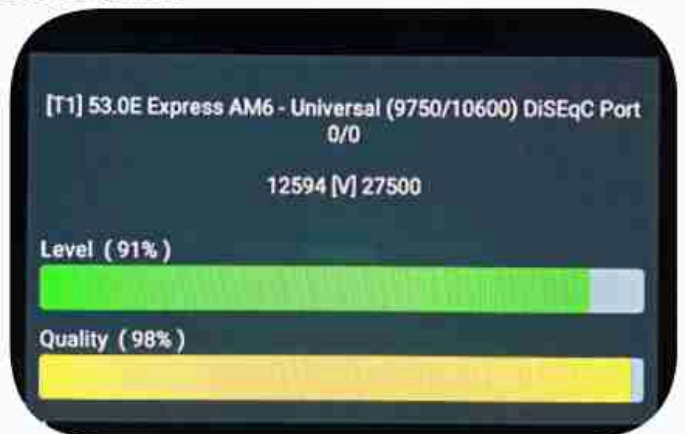

Iran / Bushehr : 02:30pm

GMT : 11:00am

Dubai : 03:00pm