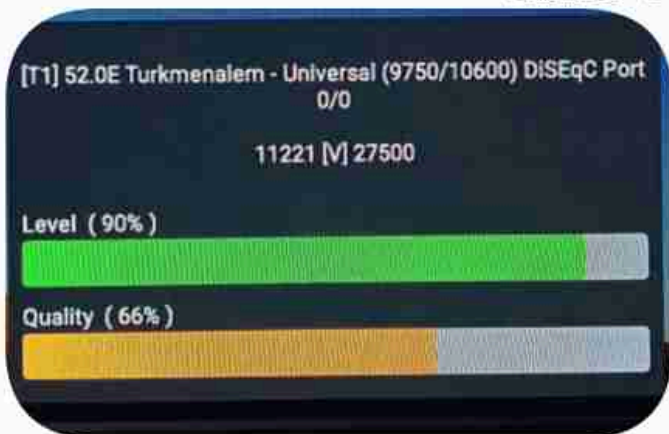

Iran / Bushehr : 02:30pm

GMT : 11:00am

Dubai : 03:00pm